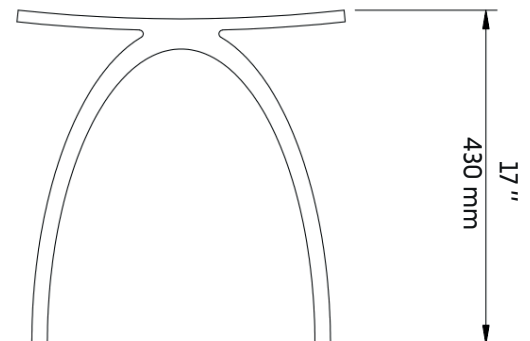

## Features:

- Smooth and stylish one-piece shower bench
- Compact design to save space
- Solid surface construction
- Waterproof and durable material
- Useful in both the shower and bathroom
- Useful for sitting or as a footrest
- Freestanding and no assembly

## Warranty and certifications:

- 5-year warranty against manufacturing defects

\* Ces dimensions de fixations sont en pouce ou en millimètres et peuvent varier de  $\pm 1/4"$  (6 mm). Le dessin n'est pas à l'échelle. Ces dimensions peuvent être changées à la discrétion du fabricant. Aucune responsabilité n'est assumée.

\* All dimensions are in inches or millimetres and may vary from  $\pm 1/4"$  (6 mm). Illustrations are not drawn to scale. Dimensions may vary. These dimensions may be changed at the discretion of the manufacturer. No responsibility is assumed.