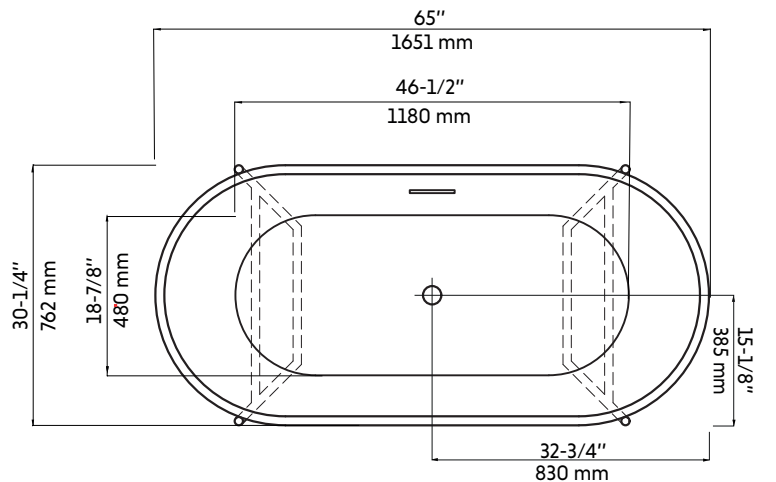

Features:

- Size: 65" x 30-1/4" x 19-1/4"
- Acrylic material made bathtub and reinforced with fiberglass
- Smooth white finish resists stains and discoloration
- 266 L (70 US gal) water capacity
- Immersion point: 13-1/2"
- Built-in white, oval and center overflow
- Return pipe of the overflow molded in the fiberglass in order to eliminate the possibility of water damage
- Integrated drain system (white pop-up) included
- Center drain system
- Drain system factory installed (recommended testing it before the final installation of the bath)
- Adjustable leveling legs under the tub
- Compatible with wall-mounted faucets and freestanding faucets (not included)

* Ces dimensions de fixations sont en pouce ou en millimètres et peuvent varier de $\pm 1/4"$ (6 mm). Le dessin n'est pas à l'échelle. Ces dimensions peuvent être changées à la discrétion du fabricant. Aucune responsabilité n'est assumée.

* All dimensions are in inches or millimeters and may vary from $\pm 1/4"$ (6 mm). Illustrations are not drawn to scale. Dimensions may vary. These dimensions may be changed at the discretion of the manufacturer. No responsibility is assumed.