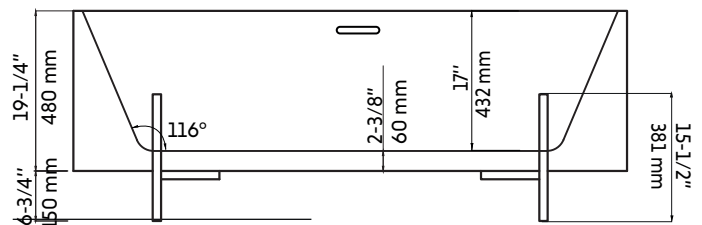

Features:

- Size: 65" x 30-1/4" x 19-1/4"
- Acrylic material made bathtub and reinforced with fiberglass
- Smooth white finish resists stains and discoloration
- 266 L (70 US gal) water capacity
- Immersion point: 13-1/2"
- Built-in white, oval and center overflow
- Return pipe of the overflow molded in the fiberglass in order to eliminate the possibility of water damage
- Integrated drain system (white pop-up) included
- Center drain system
- Drain system factory installed (recommended testing it before the final installation of the bath)
- Adjustable leveling legs under the tub
- Compatible with wall-mounted faucets and freestanding faucets (not included)

* Ces dimensions de fixations sont en pouce ou en millimètres et peuvent varier de $\pm 1/4"$ (6 mm). Le dessin n'est pas à l'échelle. Ces dimensions peuvent être changées à la discrétion du fabricant. Aucune responsabilité n'est assumée.

* All dimensions are in inches or millimeters and may vary from $\pm 1/4"$ (6 mm). Illustrations are not drawn to scale. Dimensions may vary. These dimensions may be changed at the discretion of the manufacturer. No responsibility is assumed.