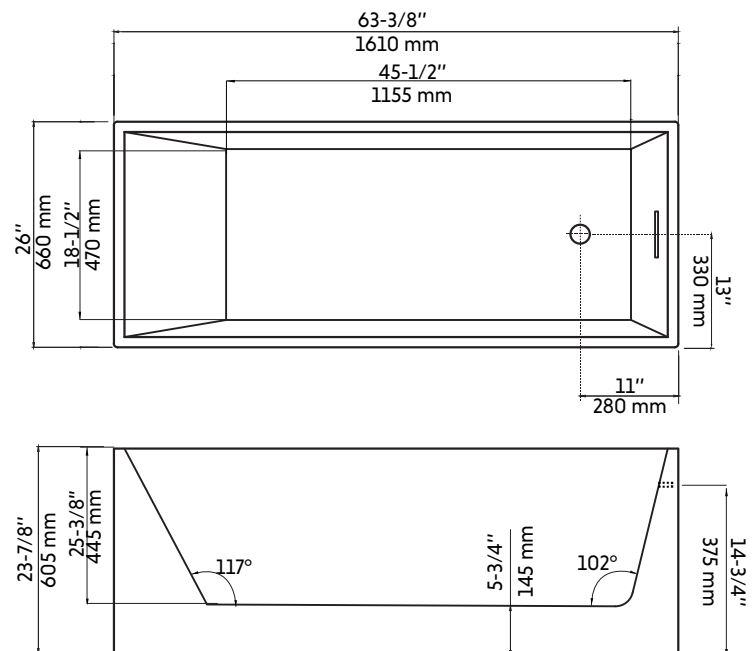

Garanties et certifications:

- Certification CUPC et CSA (B45.5-17)
- Garantie 25 ans contre les défauts de fabrication

Features:

- Size: 63-3/8" x 26" x 23-7/8"
- Acrylic material made bathtub and reinforced with fibreglass
- Matte black finish
- 282 L (74 US gal) water capacity
- Built-in center, rectangular and black overflow (included)
- Return pipe of the overflow molded in the fiberglass in order to eliminate the possibility of water damage
- Integrated drain system (pop-up) included
- Off-center drain system
- Drain system factory installed (recommended to test it before the final installation of the bath)
- Adjustable leveling legs under the tub
- Compatible with wall-mounted faucets and freestanding faucets (not included)

Warranty and certifications:

- Certification CUPC and CSA (B45.5-17)
- Warranty 25 years against manufacturing defects

* Ces dimensions de fixations sont en pouce ou en millimètres et peuvent varier de $\pm 1/4$ " (6 mm). Le dessin n'est pas à l'échelle. Ces dimensions peuvent être changées à la discrétion du fabricant. Aucune responsabilité n'est assumée.

* All dimensions are in inches or millimetres and may vary from $\pm 1/4$ " (6 mm). Illustrations are not drawn to scale. Dimensions may vary. These dimensions may be changed at the discretion of the manufacturer. No responsibility is assumed.