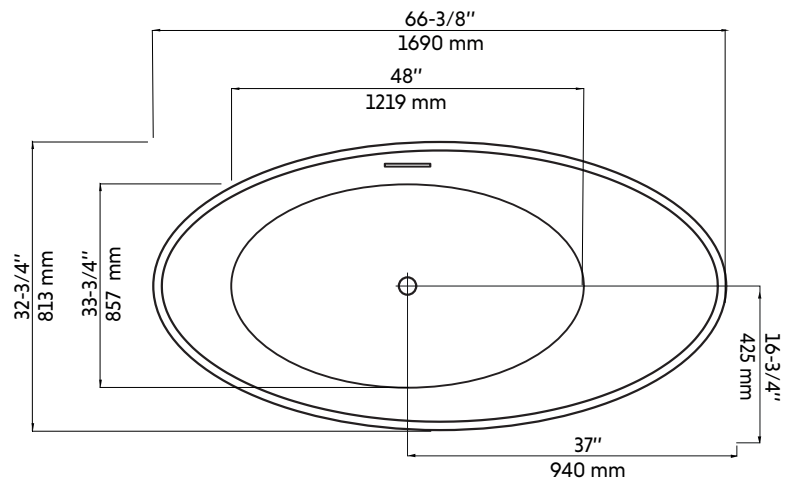

Features:

- Taille: 66-3/8" x 33-3/4" x 22"
- Acrylic material made bathtub and reinforced with fibreglass
- Matte white finish resists stains and discoloration
- High thermal water heat retention
- 336 L (89 US gal) water capacity
- Immersion point: 13"
- Built-in chrome, rectangular and center overflow
- Return pipe of the overflow molded in the fiberglass in order to eliminate the possibility of water damage
- Integrated drain system (pop-up) included
- Center drain system
- Drain system factory installed (recommended testing it before the final installation of the bath)
- Adjustable leveling legs under the tub
- Compatible with wall-mounted faucets and freestanding faucets (not included)

* Ces dimensions de fixations sont en pouce ou en millimètres et peuvent varier de $\pm 1/4"$ (6 mm). Le dessin n'est pas à l'échelle. Ces dimensions peuvent être changées à la discrétion du fabricant. Aucune responsabilité n'est assumée.

* All dimensions are in inches or millimeters and may vary from $\pm 1/4"$ (6 mm). Illustrations are not drawn to scale. Dimensions may vary. These dimensions may be changed at the discretion of the manufacturer. No responsibility is assumed.