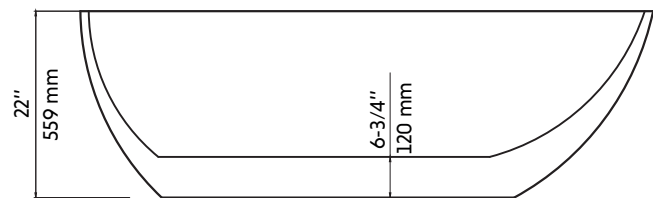

Entretien recommandé :

- Toute utilisation d'huile essentielle est non recommandée et pourrait endommager le fini

Garanties et certifications:

- Certification CUPC et CSA (B45.5-17)
- Garantie 25 ans contre les défauts de fabrication

Features:

- Taille: 66-3/8" x 33-3/4" x 22"
- Acrylic material made bathtub and reinforced with fibreglass
- Matte white finish resists stains and discoloration
- High thermal water heat retention
- 336 L (89 US gal) water capacity
- Immersion point: 13"
- Built-in chrome, rectangular and center overflow
- Return pipe of the overflow molded in the fiberglass in order to eliminate the possibility of water damage
- Integrated drain system (pop-up) included
- Center drain system
- Drain system factory installed (recommended testing it before the final installation of the bath)
- Adjustable leveling legs under the tub
- Compatible with wall-mounted faucets and freestanding faucets (not included)

Recommended maintenance:

- Any use of essential oil is not recommended and could damage the finish

Warranty and certifications:

- Certification CUPC and CSA (B45.5-17)
- Warranty 25 years against manufacturing defects

* Ces dimensions de fixations sont en pouce ou en millimètres et peuvent varier de $\pm 1/4"$ (6 mm). Le dessin n'est pas à l'échelle. Ces dimensions peuvent être changées à la discrétion du fabricant. Aucune responsabilité n'est assumée.

* All dimensions are in inches or millimeters and may vary from $\pm 1/4"$ (6 mm). Illustrations are not drawn to scale. Dimensions may vary. These dimensions may be changed at the discretion of the manufacturer. No responsibility is assumed.