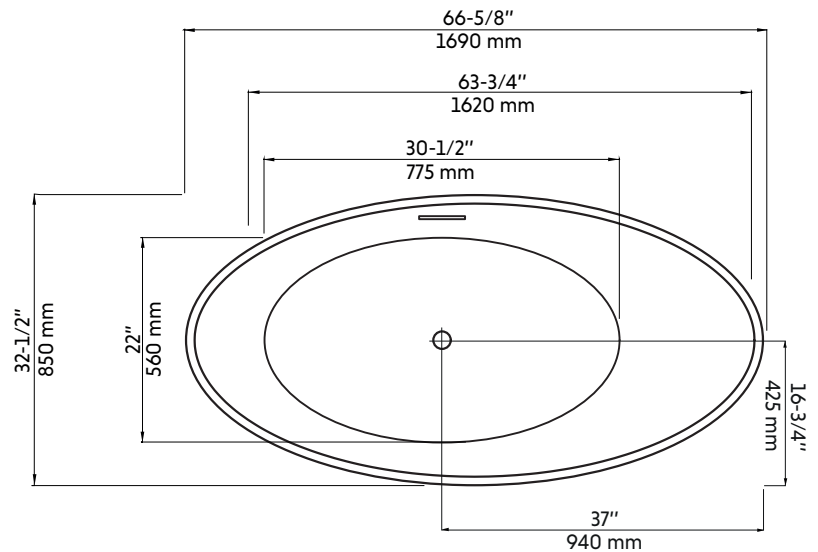

Entretien recommandé :

- Toute utilisation d'huile essentielle est non recommandée et pourrait endommager le fini

Garanties et certifications:

- Certification CUPC et CSA (B45.5-17)
- Garantie 25 ans contre les défauts de fabrication

Features:

- Size: 66-5/8" x 32-1/2" x 21-3/8"
- Acrylic material made bathtub and reinforced with fibreglass
- Glossy smooth white finish resists stains and discoloration
- High thermal water heat retention
- 341 L (90 US gal) water capacity
- Immersion point: 13-1/2"
- Built-in chrome, rectangular and center overflow
- Return pipe of the overflow molded in the fiberglass in order to eliminate the possibility of water damage
- Integrated drain system (pop-up) included
- Center drain system
- Drain system factory installed (recommended testing it before the final installation of the bath)
- Adjustable leveling legs under the tub
- Compatible with wall-mounted faucets and freestanding faucets (not included)

Recommended maintenance:

- Any use of essential oil is not recommended and could damage the finish

Warranty and certifications:

- Certification CUPC and CSA (B45.5-17)
- Warranty 25 years against manufacturing defects

* Ces dimensions de fixations sont en pouce ou en millimètres et peuvent varier de ± 1/4" (6 mm). Le dessin n'est pas à l'échelle. Ces dimensions peuvent être changées à la discrétion du fabricant. Aucune responsabilité n'est assumée.

* All dimensions are in inches or millimetres and may vary from ± 1/4" (6 mm). Illustrations are not drawn to scale. Dimensions may vary. These dimensions may be changed at the discretion of the manufacturer. No responsibility is assumed.