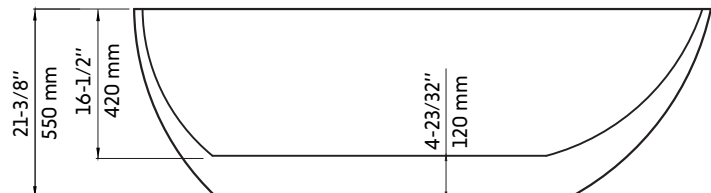

Entretien recommandé :

- Toute utilisation d'huile essentielle est non recommandée et pourrait endommager le fini

Garanties et certifications:

- Certification CUPC et CSA (B45.5-17)
- Garantie 25 ans contre les défauts de fabrication

Features:

- Size: 66-5/8" x 32-1/2" x 21-3/8"
- Acrylic material made bathtub and reinforced with fibreglass
- Glossy smooth white finish resists stains and discoloration
- High thermal water heat retention
- 341 L (90 US gal) water capacity
- Immersion point: 13-1/2"
- Built-in chrome, rectangular and center overflow
- Return pipe of the overflow molded in the fiberglass in order to eliminate the possibility of water damage
- Integrated drain system (pop-up) included
- Center drain system
- Drain system factory installed (recommended testing it before the final installation of the bath)
- Adjustable leveling legs under the tub
- Compatible with wall-mounted faucets and freestanding faucets (not included)

Recommended maintenance:

- Any use of essential oil is not recommended and could damage the finish

Warranty and certifications:

- Certification CUPC and CSA (B45.5-17)
- Warranty 25 years against manufacturing defects

* Ces dimensions de fixations sont en pouce ou en millimètres et peuvent varier de ± 1/4" (6 mm). Le dessin n'est pas à l'échelle. Ces dimensions peuvent être changées à la discrétion du fabricant. Aucune responsabilité n'est assumée.

* All dimensions are in inches or millimetres and may vary from ± 1/4" (6 mm). Illustrations are not drawn to scale. Dimensions may vary. These dimensions may be changed at the discretion of the manufacturer. No responsibility is assumed.