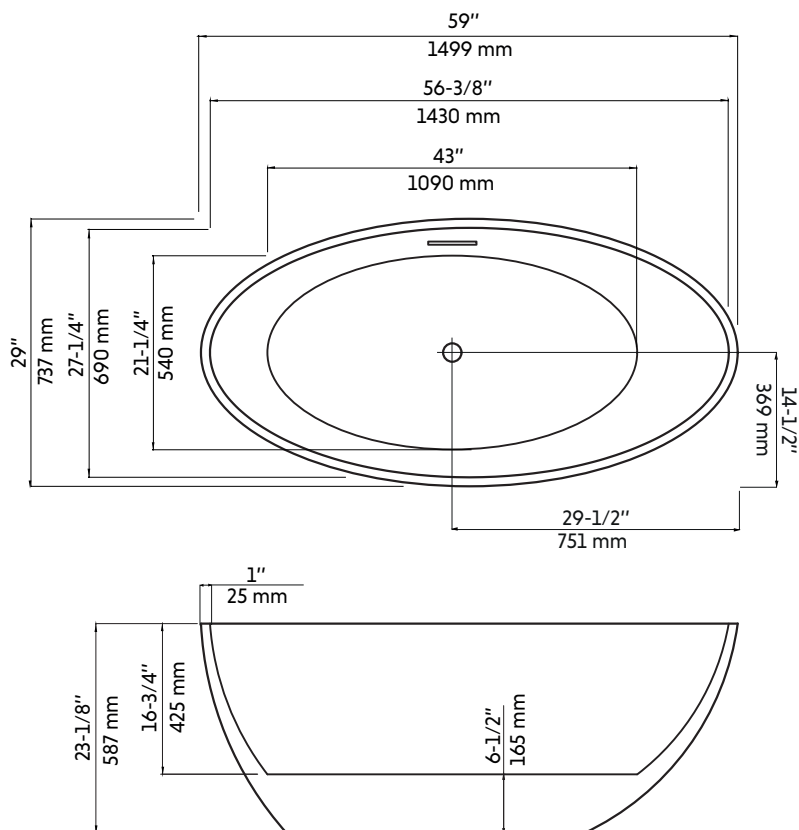

Entretien recommandé :

- Toute utilisation d'huile essentielle est non recommandée et pourrait endommager le fini

Garanties et certifications:

- Certification CUPC et CSA (B45.5-17)
- Garantie 25 ans contre les défauts de fabrication

Features:

- Size: 59" x 29" x 23-1/8"
- Acrylic material made bathtub and reinforced with fibreglass
- Glossy smooth white finish resists stains and discoloration
- High thermal water heat retention
- 280 L (74 US gal) water capacity
- Immersion point: 14"
- Built-in chrome, rectangular and center overflow
- Return pipe of the overflow molded in the fiberglass in order to eliminate the possibility of water damage
- Integrated drain system (pop-up) included
- Center drain system
- Drain system factory installed (recommended testing it before the final installation of the bath)
- Adjustable leveling legs under the tub
- Compatible with wall-mounted faucets and freestanding faucets (not included)

Recommended maintenance:

- Any use of essential oil is not recommended and could damage the finish

Warranty and certifications:

- Certification CUPC and CSA (B45.5-17)
- Warranty 25 years against manufacturing defects

* Ces dimensions de fixations sont en pouce ou en millimètres et peuvent varier de ± 1/4" (6 mm). Le dessin n'est pas à l'échelle. Ces dimensions peuvent être changées à la discrétion du fabricant. Aucune responsabilité n'est assumée.

* All dimensions are in inches or millimetres and may vary from ± 1/4" (6 mm). Illustrations are not drawn to scale. Dimensions may vary. These dimensions may be changed at the discretion of the manufacturer. No responsibility is assumed.