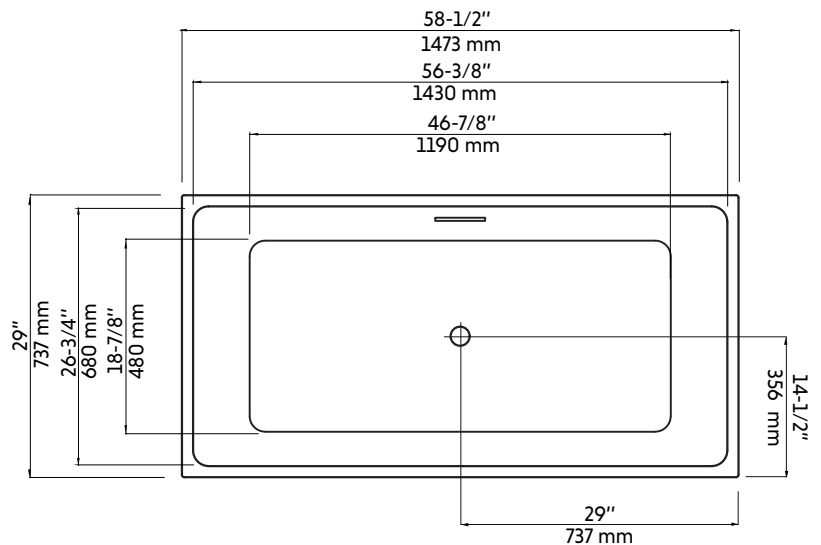

Features:

- Size: 58-1/2" x 29" x 23-7/8"
- Acrylic material made bathtub and reinforced with fibreglass
- Glossy smooth white finish resists stains and discoloration
- High thermal water heat retention
- 291 L (77 US gal) water capacity
- Immersion point: 16-1/2"
- Built-in chrome, rectangular and center overflow
- Return pipe of the overflow molded in the fiberglass in order to eliminate the possibility of water damage
- Integrated drain system (pop-up) included
- Center drain system
- Drain system factory installed (recommended testing it before the final installation of the bath)
- Adjustable leveling legs under the tub
- Compatible with wall-mounted faucets and freestanding faucets (not included)

* Ces dimensions de fixations sont en pouce ou en millimètres et peuvent varier de ± 1/4" (6 mm). Le dessin n'est pas à l'échelle. Ces dimensions peuvent être changées à la discrétion du fabricant. Aucune responsabilité n'est assumée.

* All dimensions are in inches or millimetres and may vary from ± 1/4" (6 mm). Illustrations are not drawn to scale. Dimensions may vary. These dimensions may be changed at the discretion of the manufacturer. No responsibility is assumed.