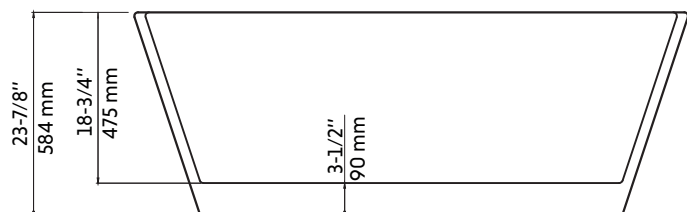

Entretien recommandé :

- Toute utilisation d'huile essentielle est non recommandée et pourrait endommager le fini

Garanties et certifications:

- Certification CUPC et CSA (B45.5-17)
- Garantie 25 ans contre les défauts de fabrication

Features:

- Size: 58-1/2" x 29" x 23-7/8"
- Acrylic material made bathtub and reinforced with fibreglass
- Glossy smooth white finish resists stains and discoloration
- High thermal water heat retention
- 291 L (77 US gal) water capacity
- Immersion point: 16-1/2"
- Built-in chrome, rectangular and center overflow
- Return pipe of the overflow molded in the fiberglass in order to eliminate the possibility of water damage
- Integrated drain system (pop-up) included
- Center drain system
- Drain system factory installed (recommended testing it before the final installation of the bath)
- Adjustable leveling legs under the tub
- Compatible with wall-mounted faucets and freestanding faucets (not included)

Recommended maintenance:

- Any use of essential oil is not recommended and could damage the finish

Warranty and certifications:

- Certification CUPC and CSA (B45.5-17)
- Warranty 25 years against manufacturing defects

* Ces dimensions de fixations sont en pouce ou en millimètres et peuvent varier de ± 1/4" (6 mm). Le dessin n'est pas à l'échelle. Ces dimensions peuvent être changées à la discrétion du fabricant. Aucune responsabilité n'est assumée.

* All dimensions are in inches or millimetres and may vary from ± 1/4" (6 mm). Illustrations are not drawn to scale. Dimensions may vary. These dimensions may be changed at the discretion of the manufacturer. No responsibility is assumed.