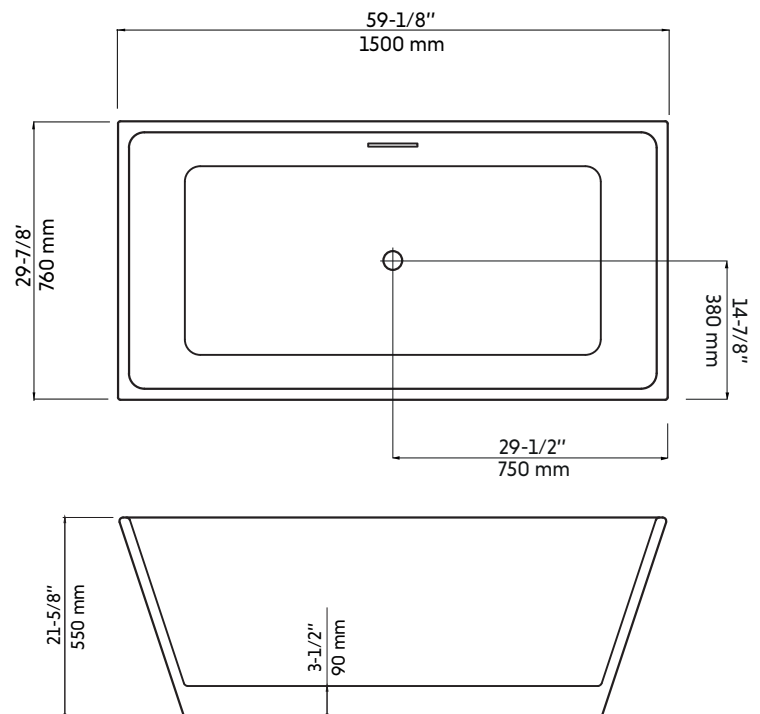

Features:

- Size: 59-1/8" x 29-7/8" x 21-5/8"
- Acrylic material made bathtub and reinforced with fibreglass
- Matte white finish resists stains and discoloration
- High thermal water heat retention
- 291 L (77 US gal) water capacity
- Built-in chrome, rectangular and center overflow
- Return pipe of the overflow molded in the fiberglass in order to eliminate the possibility of water damage
- Integrated drain system (pop-up) included
- Center drain system
- Drain system factory installed (recommended testing it before the final installation of the bath)
- Adjustable leveling legs under the tub
- Compatible with wall-mounted faucets and freestanding faucets (not included)

* Ces dimensions de fixations sont en pouce ou en millimètres et peuvent varier de $\pm 1/4"$ (6 mm). Le dessin n'est pas à l'échelle. Ces dimensions peuvent être changées à la discrétion du fabricant. Aucune responsabilité n'est assumée.

* All dimensions are in inches or millimetres and may vary from $\pm 1/4"$ (6 mm). Illustrations are not drawn to scale. Dimensions may vary. These dimensions may be changed at the discretion of the manufacturer. No responsibility is assumed.