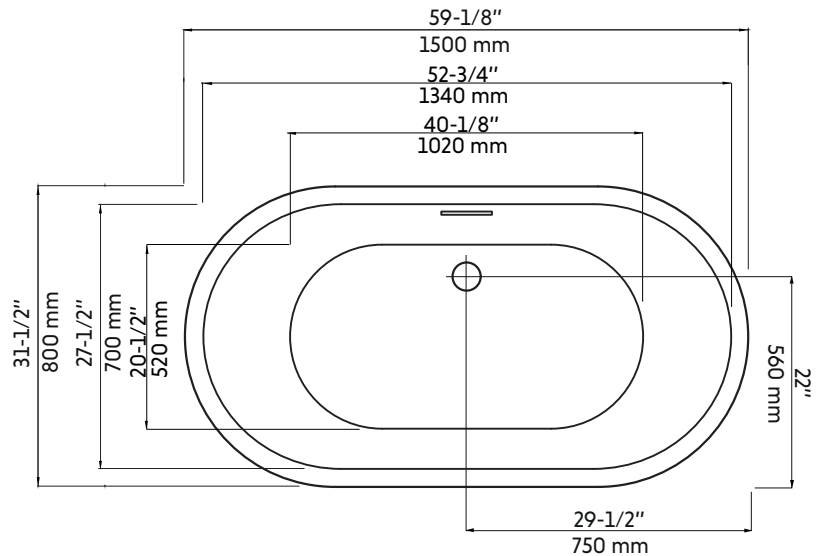

Features:

- Size: 59-1/8" x 31-1/2" x 22-7/8"
- Acrylic material made bathtub and reinforced with fiberglass
- Glossy smooth white finish resists stains and discoloration
- High thermal water heat retention
- 236 L (62 US gal) water capacity
- Immersion point: 13-3/8"
- Built-in chrome, rectangular and center overflow
- Return pipe of the overflow molded in the fiberglass in order to eliminate the possibility of water damage
- Integrated drain system (pop-up) included
- Off center drain system
- Drain system factory installed (recommended testing it before the final installation of the bath)
- Adjustable leveling legs under the tub
- Compatible with wall-mounted faucets and freestanding faucets (not included)

* Ces dimensions de fixations sont en pouce ou en millimètres et peuvent varier de $\pm 1/4"$ (6 mm). Le dessin n'est pas à l'échelle. Ces dimensions peuvent être changées à la discrétion du fabricant. Aucune responsabilité n'est assumée.
* All dimensions are in inches or millimeters and may vary from $\pm 1/4"$ (6 mm). Illustrations are not drawn to scale. Dimensions may vary. These dimensions may be changed at the discretion of the manufacturer. No responsibility is assumed.