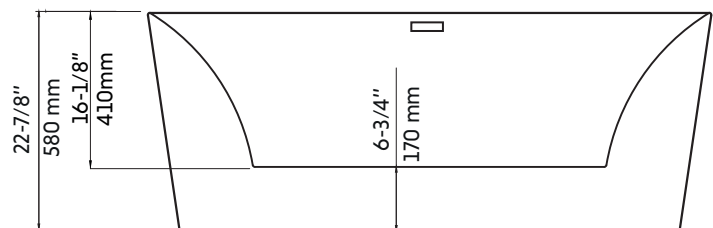

Features:

- Size: 59-1/8" x 31-1/2" x 22-7/8"
- Acrylic material made bathtub and reinforced with fiberglass
- Glossy smooth white finish resists stains and discoloration
- High thermal water heat retention
- 236 L (62 US gal) water capacity
- Immersion point: 13-3/8"
- Built-in chrome, rectangular and center overflow
- Return pipe of the overflow molded in the fiberglass in order to eliminate the possibility of water damage
- Integrated drain system (pop-up) included
- Off center drain system
- Drain system factory installed (recommended testing it before the final installation of the bath)
- Adjustable leveling legs under the tub
- Compatible with wall-mounted faucets and freestanding faucets (not included)

* Ces dimensions de fixations sont en pouce ou en millimètres et peuvent varier de $\pm 1/4"$ (6 mm). Le dessin n'est pas à l'échelle. Ces dimensions peuvent être changées à la discrétion du fabricant. Aucune responsabilité n'est assumée.
* All dimensions are in inches or millimeters and may vary from $\pm 1/4"$ (6 mm). Illustrations are not drawn to scale. Dimensions may vary. These dimensions may be changed at the discretion of the manufacturer. No responsibility is assumed.