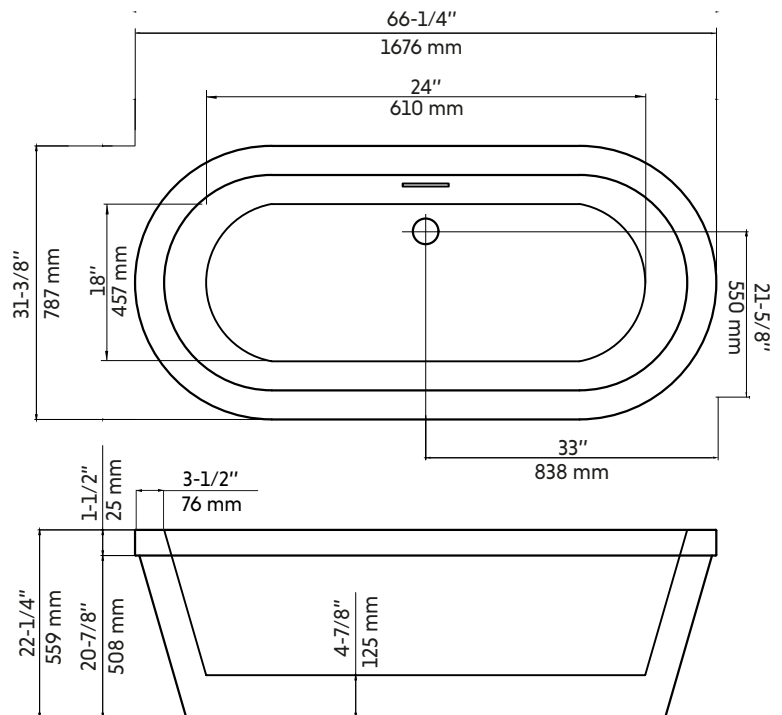

Features:

- Size: 66-1/4 x 31-3/8" x 22-1/4"
- Acrylic material made bathtub reinforced with fibreglass
- White gloss finish resists stains and discolorations
- High thermal water heat retention
- 258 L (68 US gal) water capacity
- Immersion point: 14-1/4"
- Built-in chrome, round and center overflow
- Return pipe of the overflow molded in the fiberglass in order to eliminate the possibility of water damage
- Included built in (pop-up) drain system
- Off center drain system
- Drain system factory installed (recommended testing it before the final installation of the bath)
- Adjustable leveling legs under the tub
- Not compatible with wall-mounted faucets (wide rim)
- Made in 2 sections to allow the installation of faucets on the tub

* Ces dimensions de fixations sont en pouce ou en millimètres et peuvent varier de ± 1/4" (6 mm). Le dessin n'est pas à l'échelle. Ces dimensions peuvent être changées à la discrétion du fabricant. Aucune responsabilité n'est assumée.

* All dimensions are in inches or millimeters and may vary from ± 1/4" (6 mm). Illustrations are not drawn to scale. Dimensions may vary. These dimensions may be changed at the discretion of the manufacturer. No responsibility is assumed.