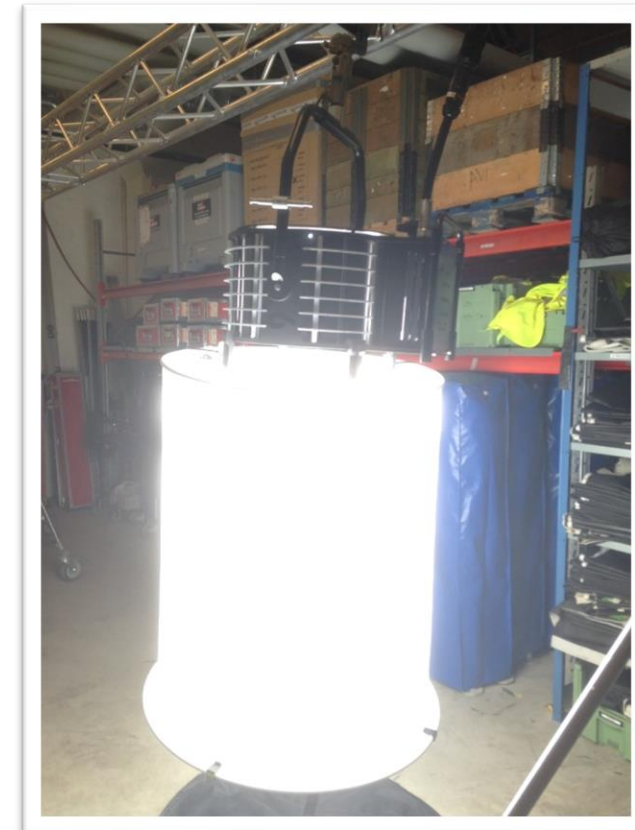

LIGHT BANK

ALPHA series - the advantages of such an innovative design

- Wide Studio lighting without Fresnel lens (in Open-face mode)
- Possibility of using the Banks like Octaplius until now dedicated to small sources, thanks to the OPEN FACE mode by removing the Fresnel lens
- Possibility of using rigid Spacelights or traditional skypants
- Hyper spot accessory - 4 ° beam