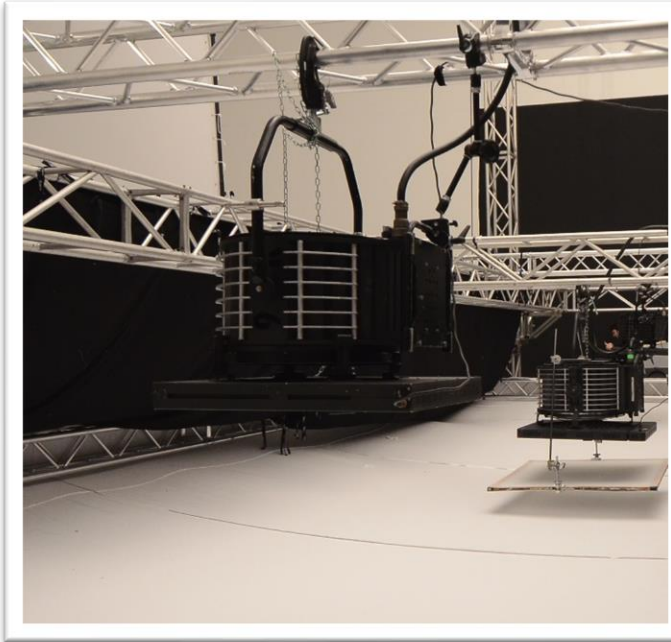

735 mm (CHIM9435)

SCRIM: 29"

BALLAST

Poids dimension: 42 Kg – 44 x 32 x 48cm

- Unique type of projector that can be used pointing straight down in the studio or outdoors. Unbeatable weight and compactness !!