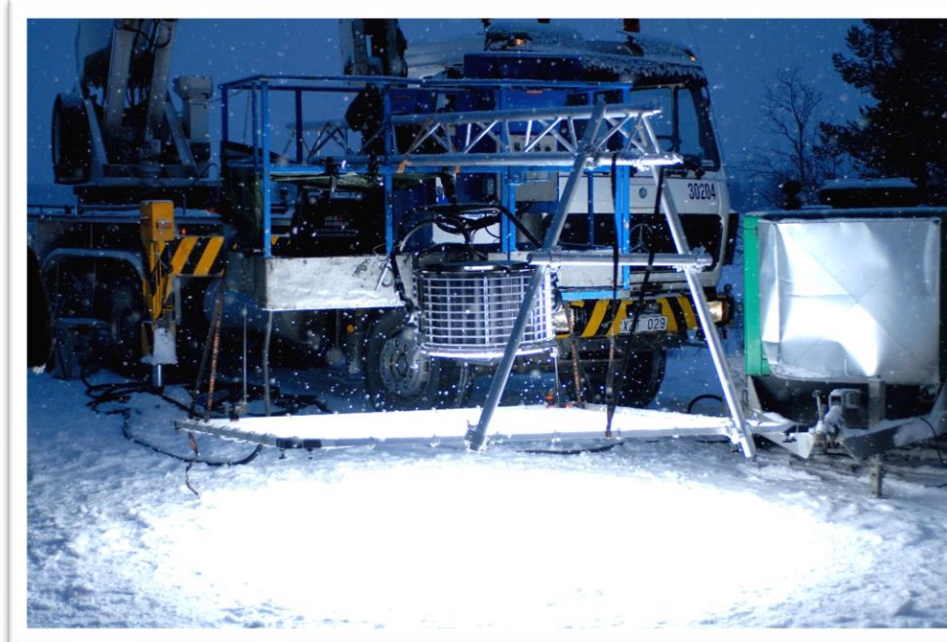

735 mm (CHIM9435)

SCRIM: 29"

BALLAST

Poids dimension: 42 Kg – 44 x 32 x 48cm

- Unique type of projector that can be used pointing straight down in the studio or outdoors. Unbeatable weight and compactness !!