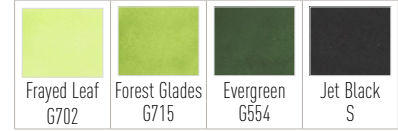

GREEN FIELDS