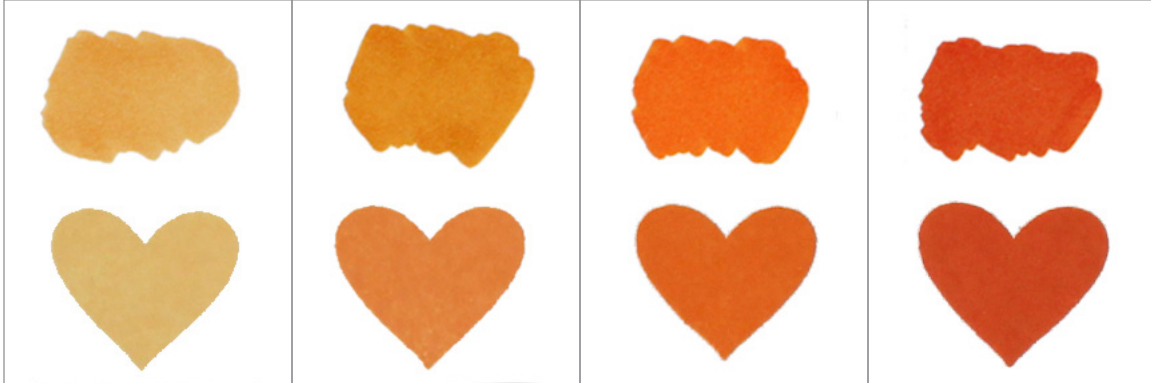

ALT & NEW

ARTIST MARKERS SET E & INK COLOR SWATCHES

WARM AND COZY

Sunkissed
Y512

Orange Cream
Y514

Autumn Blaze
Y608

Firebrick
Y817