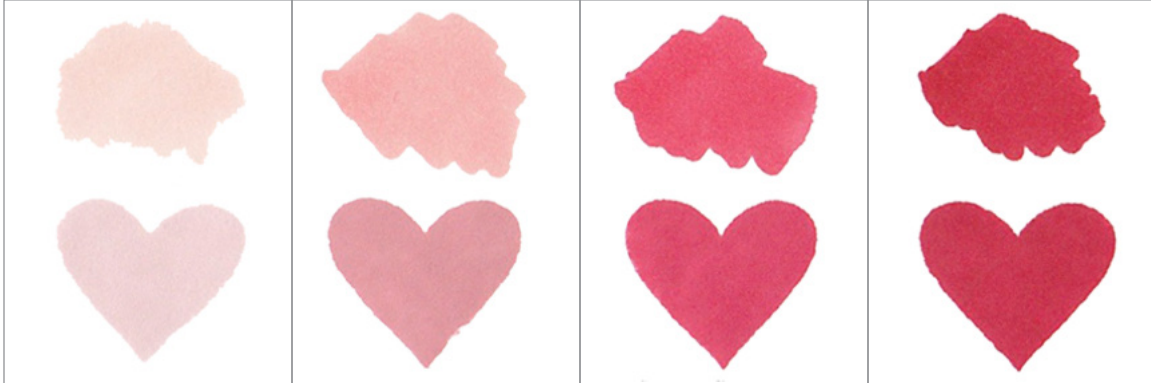

ALT & NEW

ARTIST MARKERS SET C & INK COLOR SWATCHES

RED SUNSET

Blush
R400

Rouge
R301

Crimson
R206

Velvet
R217