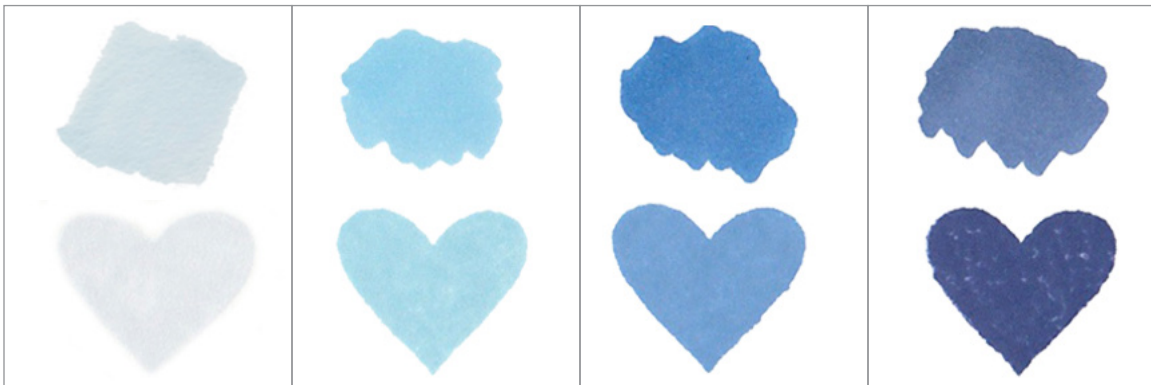

GLACIER CAVES

Arctic
R902/BG3

Caribbean Sky
B002

Persian Blue
B016

Sapphire
R926