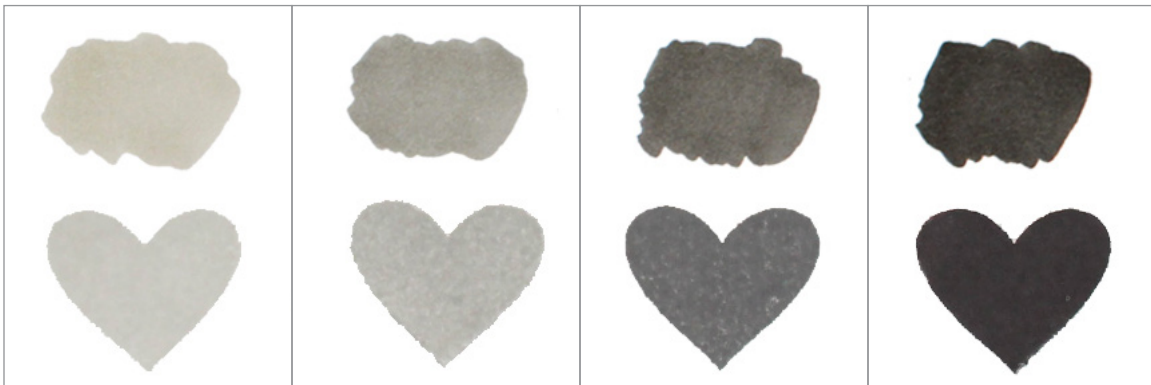

ROCK COLLECTION

Limestone
TG02

Silver Stone
TG03

Industrial Diamond
TG05

Pure Graphite
TG07