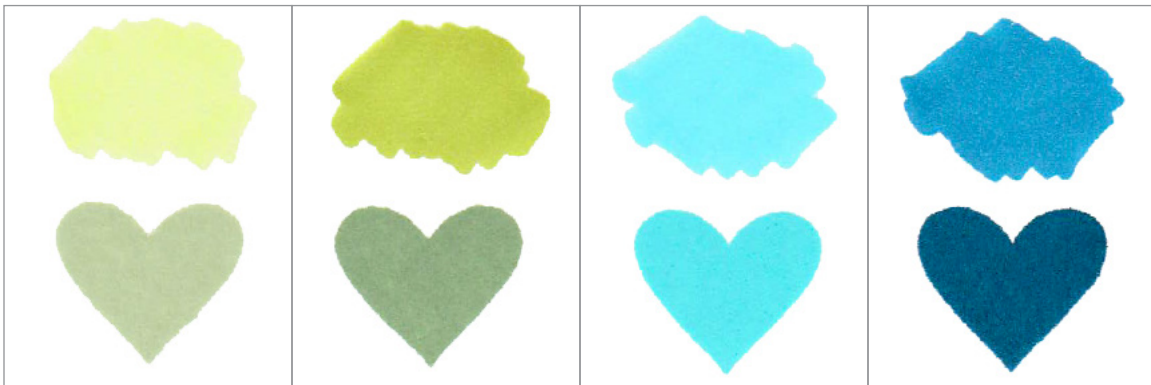

## ARTIST MARKERS PRIMARY ESSENTIAL SET & INK COLOR SWATCHES

Ruby Red  
R318

Cotton Candy  
R403

Autumn Blaze  
Y608

Mango Smoothie  
Y204

Frayed Leaf  
G702

Forest Glades  
G715

Ocean Waves  
B204