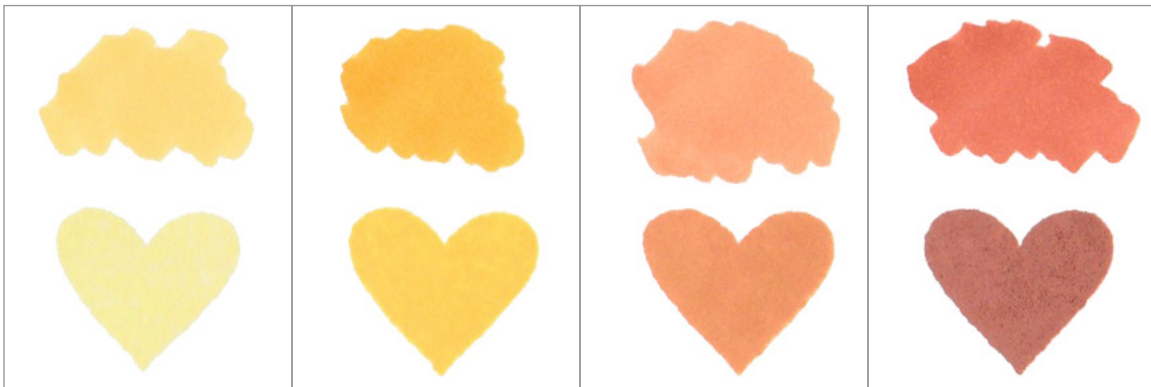

SUMMER AFTERNOON

Buttercream
C001

Warm Sunshine
Y205

Caramel Toffee
Y612

Paper Bag
Y823