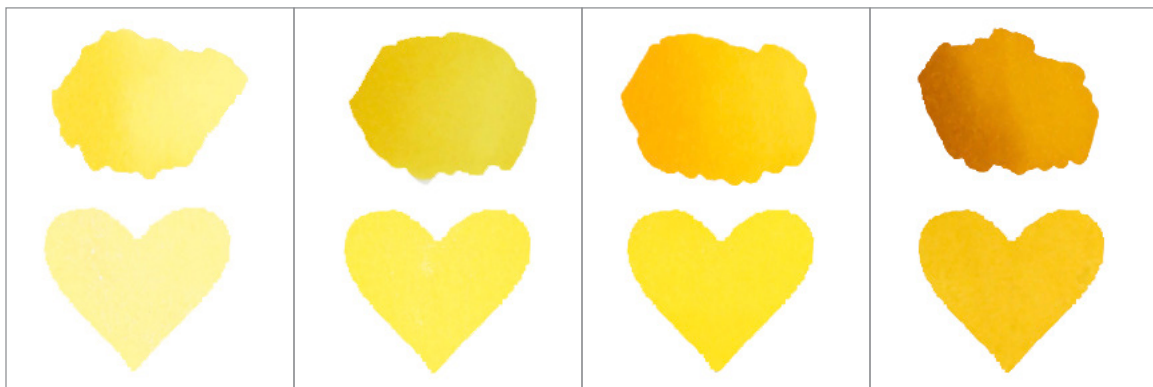

ALT & NEW

ARTIST MARKERS SET F (SUNSHINE VALLEY) & INK COLOR SWATCHES

CHERRY BLOSSOM

Pink Diamond
R502

Pinkalicious
R504

Rubellite
C003

Razzleberry
R616

GREEN VALLEY

Firefly
G503

Grass Field
G515

Shadow Creek
G425

Mountain Pine
G446

POCKETFUL OF SUNSHINE

Citrus Burst
C004

Fresh Lemon
Y106

Maple Yellow
Y207

Honey Drizzle
Y316

Artist Marker

Crisp Dye Ink