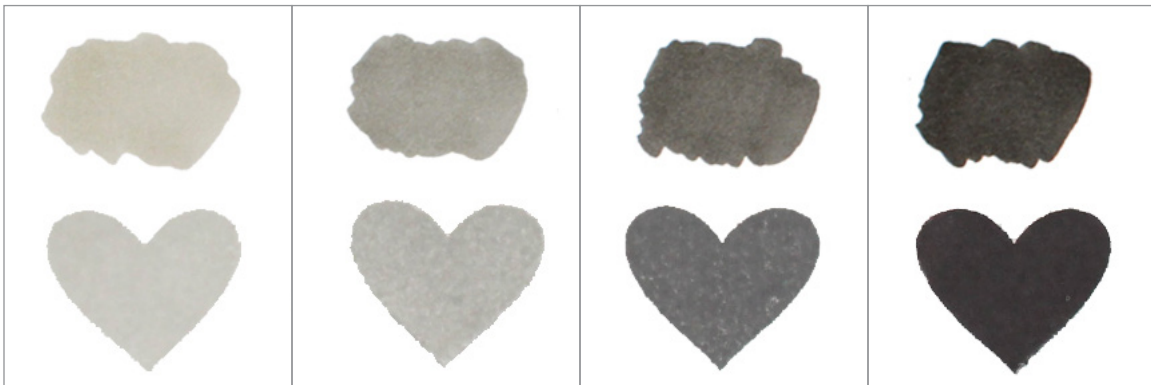

## ARTIST MARKERS SET E & INK COLOR SWATCHES

### WARM AND COZY

Sunkissed  
Y512

Orange Cream  
Y514

Autumn Blaze  
Y608

Firebrick  
Y817

### ROCK COLLECTION

Limestone  
TG02

Silver Stone  
TG03

Industrial Diamond  
TG05

Pure Graphite  
TG07