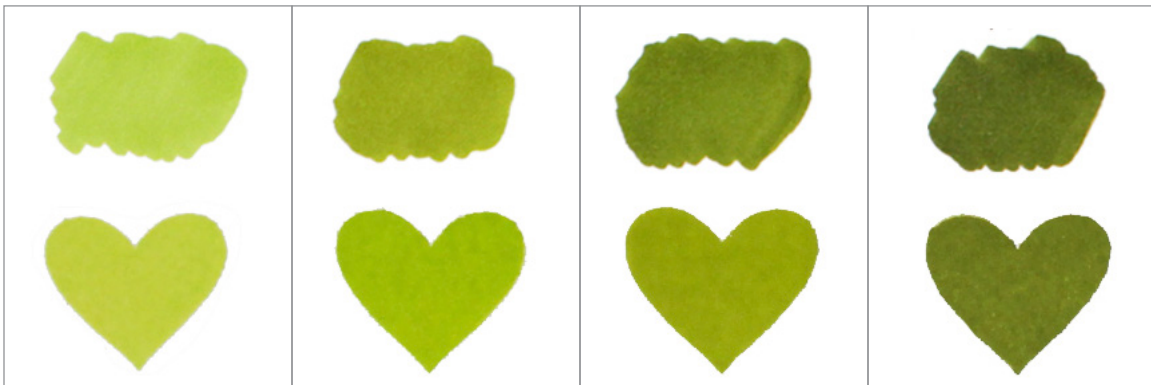

## ARTIST MARKERS SET E & INK COLOR SWATCHES

### ROCK COLLECTION

Limestone  
TG02

Silver Stone  
TG03

Industrial Diamond  
TG05

Pure Graphite  
TG07

### TROPICAL FOREST

Bamboo  
G804

Parrot  
G915

Olive  
G825

Moss  
G935

Artist Marker

Crisp Dye Ink