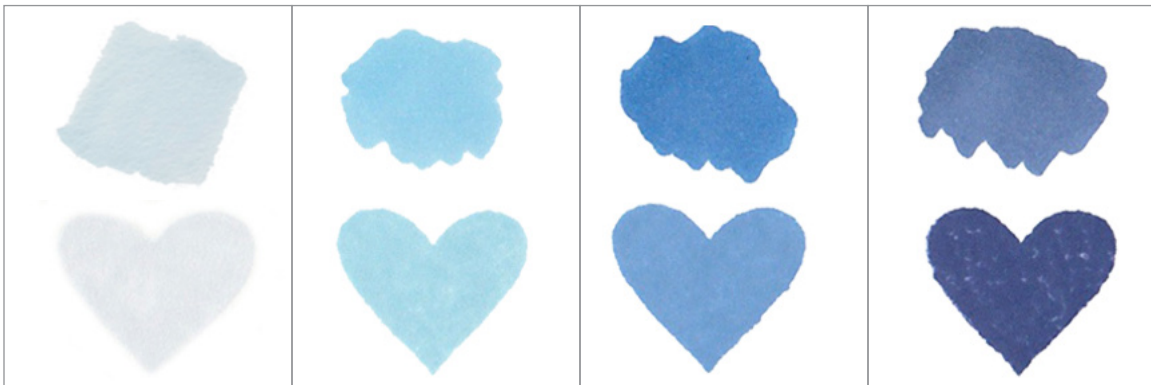

ALT & NEW

ARTIST MARKERS SET C & INK COLOR SWATCHES

RED SUNSET

Blush
R400

Rouge
R301

Crimson
R206

Velvet
R217

GLACIER CAVES

Arctic
R902/BG3

Caribbean Sky
B002

Persian Blue
B016

Sapphire
R926

FOUR SCOOPS

Cotton Candy
R403

Mango Smoothie
Y204

Peach Perfect
R101

Dark Chocolate
R056

Artist Marker

Crisp Dye Ink