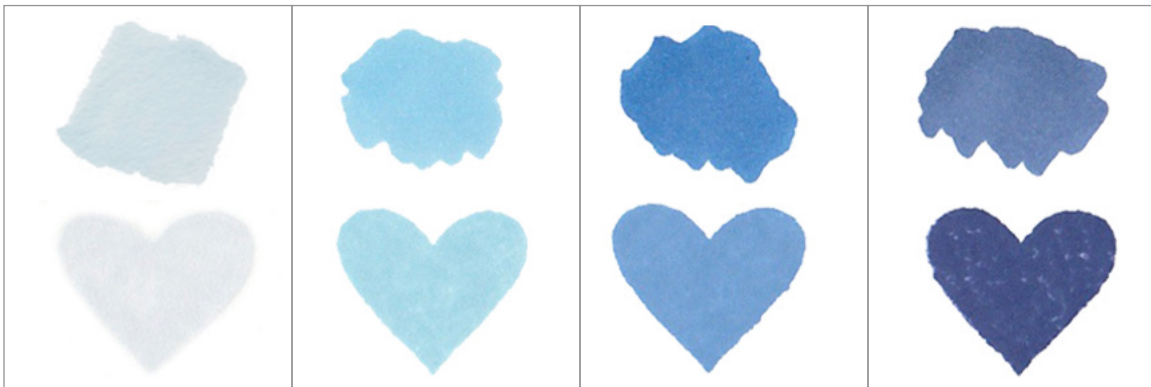

ALT & NEW

ARTIST MARKERS SET C & INK COLOR SWATCHES

RED SUNSET

Blush
R400

Rouge
R301

Crimson
R206

Velvet
R217

GLACIER CAVES

Arctic
R902/BG3

Caribbean Sky
B002

Persian Blue
B016

Sapphire
R926

FOUR SCOOPS

Cotton Candy
R403

Mango Smoothie
Y204

Peach Perfect
R101

Dark Chocolate
R056

Artist Marker

Crisp Dye Ink