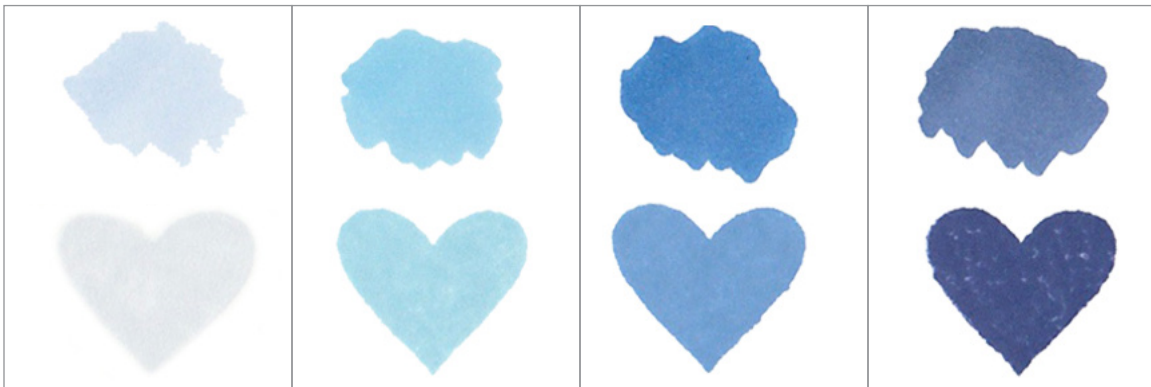

ALT & NEW

ARTIST MARKERS SET C & INK COLOR SWATCHES

RED SUNSET

Blush
R400

Rouge
R301

Crimson
R206

Velvet
R217

GLACIER CAVES

Arctic
R902

Caribbean Sky
B002

Persian Blue
B016

Sapphire
R926

FOUR SCOOPS

Cotton Candy
R403

Mango Smoothie
Y204

Peach Perfect
R101

Dark Chocolate
R056

Artist Marker

Crisp Dye Ink