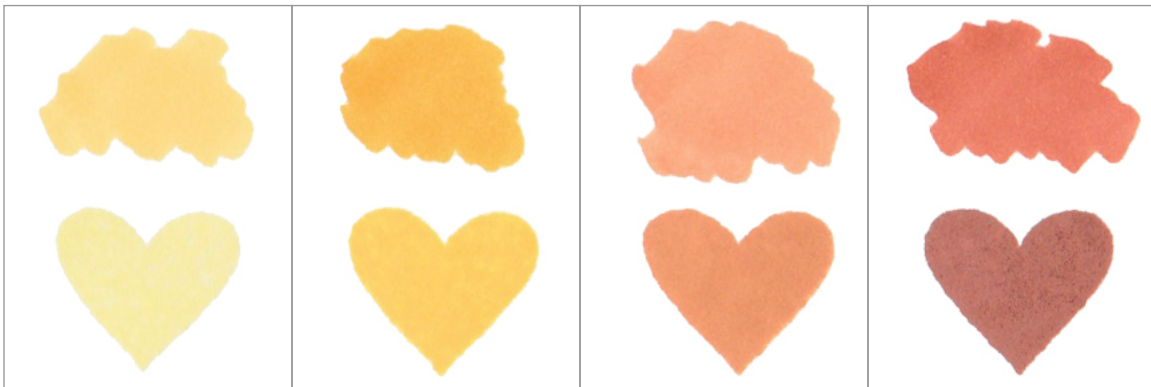

SUMMER AFTERNOON

Buttercream
C001

Warm Sunshine
Y205

Caramel Toffee
Y612

Paper Bag
Y823