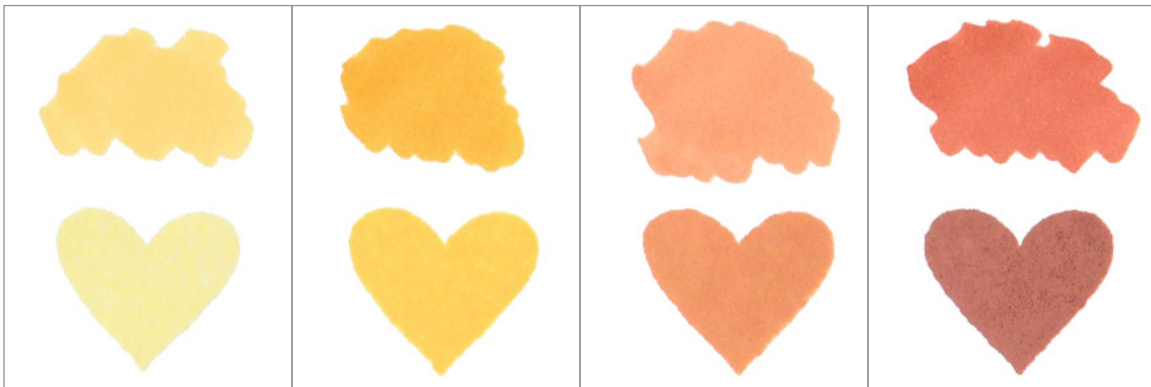

ALT & NEW

ARTIST MARKERS SET B & INK COLOR SWATCHES

SHADES OF PURPLE

Soft Lilac
C002

Lavender Fields
R702

Deep Iris
R823

Midnight Violet
R705

SUMMER AFTERNOON

Buttercream
C001

Warm Sunshine
Y205

Caramel Toffee
Y612

Paper Bag
Y823

WARM GRAY

Morning Frost
WG01

Evening Gray
WG03

Moon Rock
WG05

Lava Rock
WG07

Artist Marker

Crisp Dye Ink