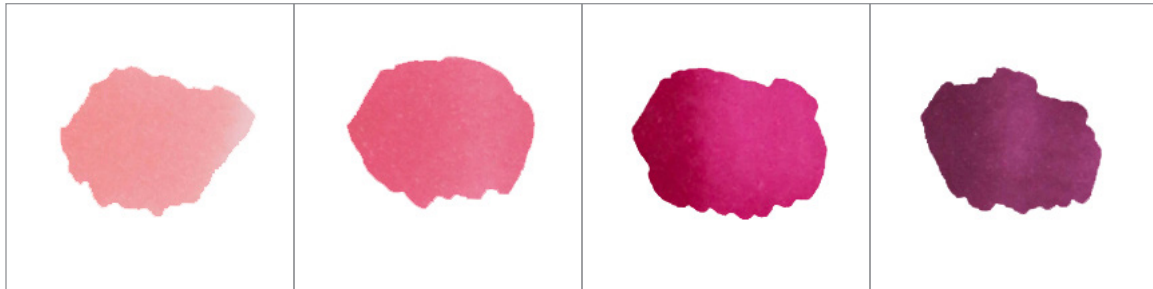

ALT & NEW

ARTIST MARKERS SET F (SUNSHINE VALLEY) COLOR SWATCHES

CHERRY BLOSSOM

Pink Diamond
R502

Pinkalicious
R504

Rubellite
C003

Razzleberry
R616