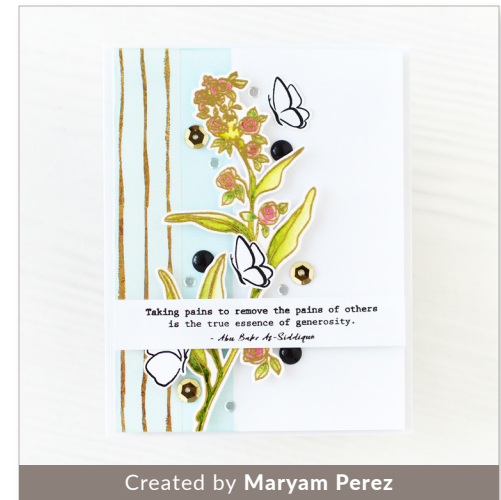

### Color Swatches

Whether you are a beginner who wants to practice mixing inks or a seasoned painter looking for a dependable watercolor palette for your collection, this set is the one for you!

This beautiful set of 12 watercolor half-pans coordinates perfectly with our line of Crisp Dye Inks. The colors have been thoughtfully selected from our 36 pan set, giving you the ultimate versatility in color mixing. They are intensely pigmented, fade minimally when drying, and are stored in a convenient metal tin with a palette in the lid for mixing. With these watercolors, you can create gorgeous colorful projects in your craft room.

Watercolor Essential 12 Pan Set

2"X2" COLOR SWATCHES

Created by LauraJane

Created by Nathalie DeSousa

Created by Nicole Watt

Created by Nathalie DeSousa

Created by Nicole Watt

Created by Maryam Perez