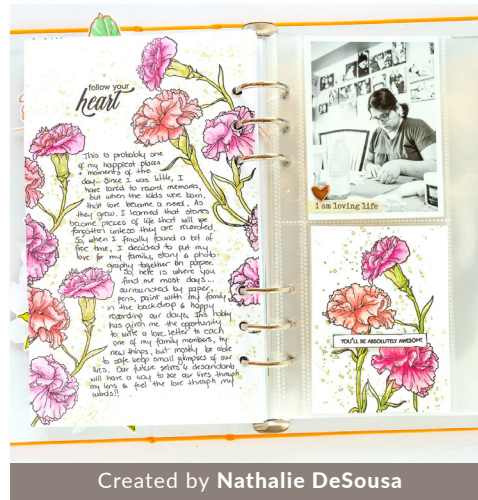

Created by Nathalie DeSousa