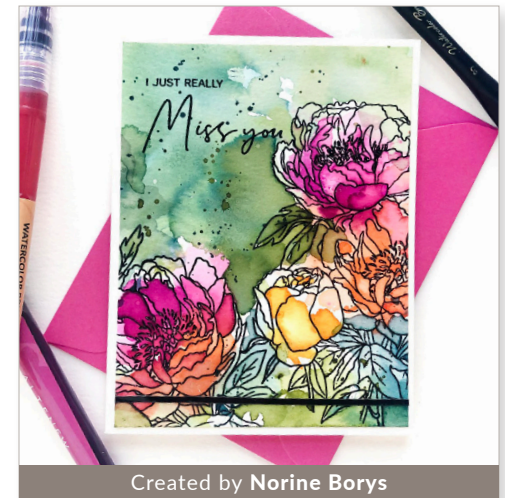

For more design ideas and inspiration, visit us at
www.altenew.com