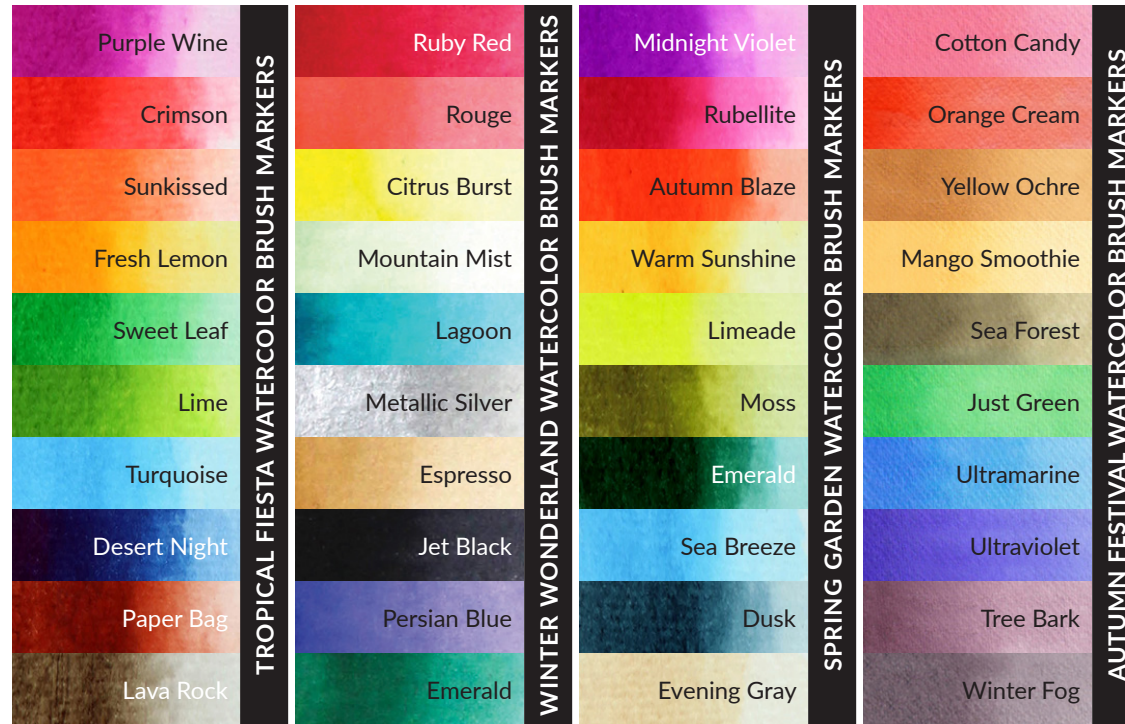

ALT & NEW

WATERCOLOR BRUSH MARKERS

Color Swatches

Create stunning works of art with our Watercolor Brush Markers! The barrel is filled with water-based color and coordinates with our line of inks. The flexible, yet sturdy bristles on the brush tip allow you to form both broad and fine strokes. Color can be applied straight from the marker, or diluted with water for a softer look.

Yellow Ochre

Mango Smoothie

Sea Forest

Just Green

Ultramarine

Ultraviolet

Tree Bark

Winter Fog

Purple Wine	TROPICAL FIESTA WATERCOLOR BRUSH MARKERS	Ruby Red	WINTER WONDERLAND WATERCOLOR BRUSH MARKERS	Midnight Violet	SPRING GARDEN WATERCOLOR BRUSH MARKERS	Cotton Candy	AUTUMN FESTIVAL WATERCOLOR BRUSH MARKERS
Crimson		Rouge		Rubellite		Orange Cream	
Sunkissed		Citrus Burst		Autumn Blaze		Yellow Ochre	
Fresh Lemon		Mountain Mist		Warm Sunshine		Mango Smoothie	
Sweet Leaf		Lagoon		Limeade		Sea Forest	
Lime		Metallic Silver		Moss		Just Green	
Turquoise		Espresso		Emerald		Ultramarine	
Desert Night		Jet Black		Sea Breeze		Ultraviolet	
Paper Bag		Persian Blue		Dusk		Tree Bark	
Lava Rock		Emerald		Evening Gray		Winter Fog	

Purple Wine
TROPICAL FIESTA
WATERCOLOR BRUSH MARKERS

Crimson
TROPICAL FIESTA
WATERCOLOR BRUSH MARKERS

Sunkissed
TROPICAL FIESTA
WATERCOLOR BRUSH MARKERS

Fresh Lemon
TROPICAL FIESTA
WATERCOLOR BRUSH MARKERS