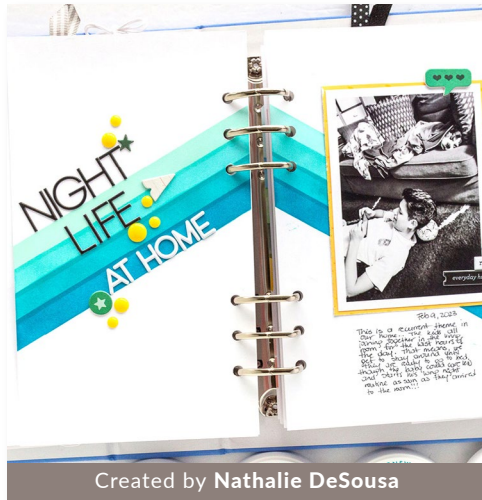

Dusk
COOL SUMMER NIGHT
FRESH DYE INK

Desert Night
COOL SUMMER NIGHT
FRESH DYE INK

BLUE MOUNTAINS

- Water Hyacinth
- Alpine Aster
- Crystal Violet
- Indigo Skies

FROSTED FOLIAGE

- Silver Sage
- Jade
- Eucalyptus
- Forest Fern

WOODLAND ESCAPE

- Pink Sand
- Dusty Rose
- Toasted Mauve
- Redwood

RED SUNSET

- Blush
- Rouge
- Crimson
- Velvet

SWEET DREAMS

- Dew Drops
- Aqualicious
- Teal Cave
- Galactic Stream

GREEN FIELDS

- Frayed Leaf
- Forest Glades
- Evergreen
- Jet Black

GOLDEN SUNSET

- Sunray
- Chamomile
- Snapdragon
- Terracotta

DECO GARDEN

- Coral Red
- Dusty Pink
- Mid Yellow
- Olove
- Pool
- Navy

RED COSMOS

- Frosty Pink
- Coral Berry
- Ruby Red
- Grapevine

SUMMER AFTERNOON

-  Buttercream
-  Warm Sunshine
-  Caramel Toffee
-  Paper Bag

COOL SUMMER NIGHT

-  Sea Glass
-  Ocean Waves
-  Dusk
-  Desert Night

Created by Nathalie DeSousa

Created by Jaycee Gaspar

Created by Erum Tasneem