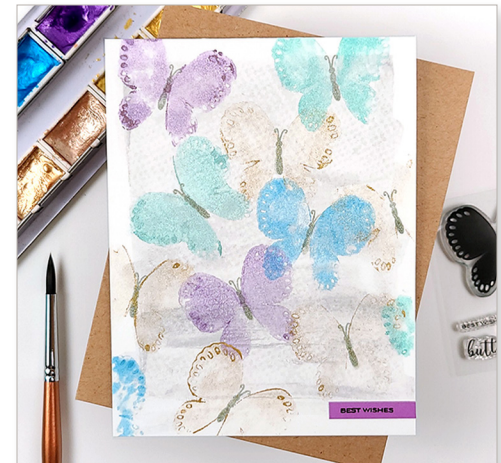

AL^T & NEW

METALLIC WATERCOLOR 14 PAN SET

Color Swatches

This set of metallic watercolor includes the perfect colors to add a gorgeous touch of rich shimmer to your projects! These look stunning on any color of paper, especially black. The full-sized pans are stored in a convenient case, which has space to store a brush. There is also a mixing palette on the lid with four wells.

OPAQUE | 14 RICH VIBRANT METALLIC COLORS

Printing Instructions

- 8.5" x 11" paper (use your favorite white cardstock)
- Printer settings: landscape, borderless printing

Contents

- Grid Colored Swatches (Opacity Chart)
- Grid Blank Swatches
- 2" x 2" Blank Swatches
- Project Inspiration

Copper METALLIC WATERCOLOR 14 PAN SET
Garnet METALLIC WATERCOLOR 14 PAN SET
Rose Quartz METALLIC WATERCOLOR 14 PAN SET
Rhodolite METALLIC WATERCOLOR 14 PAN SET
Amethyst METALLIC WATERCOLOR 14 PAN SET

Topaz METALLIC WATERCOLOR 14 PAN SET
Aquamarine METALLIC WATERCOLOR 14 PAN SET
Prasiolite METALLIC WATERCOLOR 14 PAN SET
Jade METALLIC WATERCOLOR 14 PAN SET

Metallic Watercolor 14 Pan Set

2" X 2" COLOR SWATCHES

Created by Nicole Picadura

Created by Svitlana Shayevich

Created by Virginia Lu

Created by Jaycee Gaspar

Created by Natasha Davies

Created by Nicole Watt