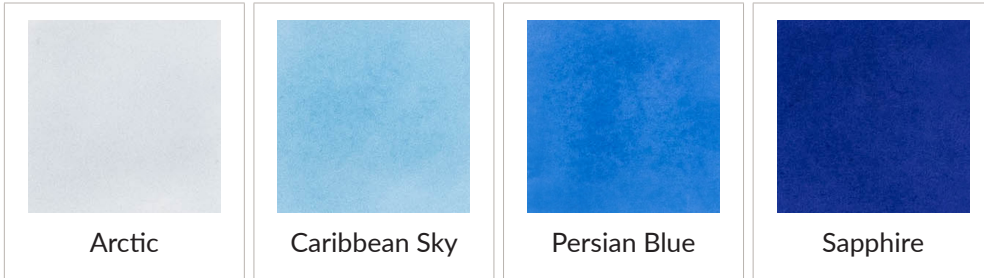

GLACIER CAVES