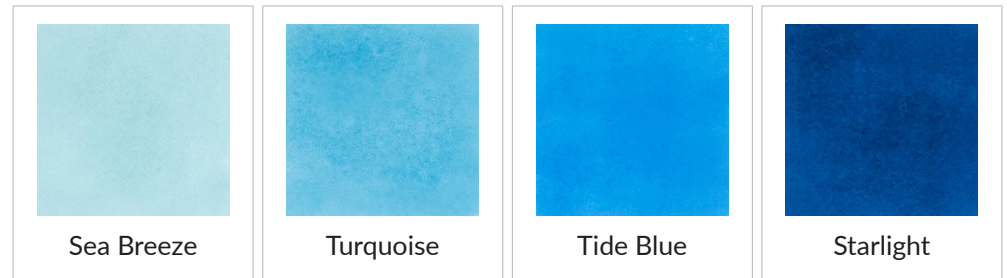

TROPICAL FOREST

GREEN FIELDS

GREEN VALLEY

GREEN MEADOWS

SEA SHORE

SWEET DREAMS

COOL SUMMER NIGHT

DEEP BLUE SEAS