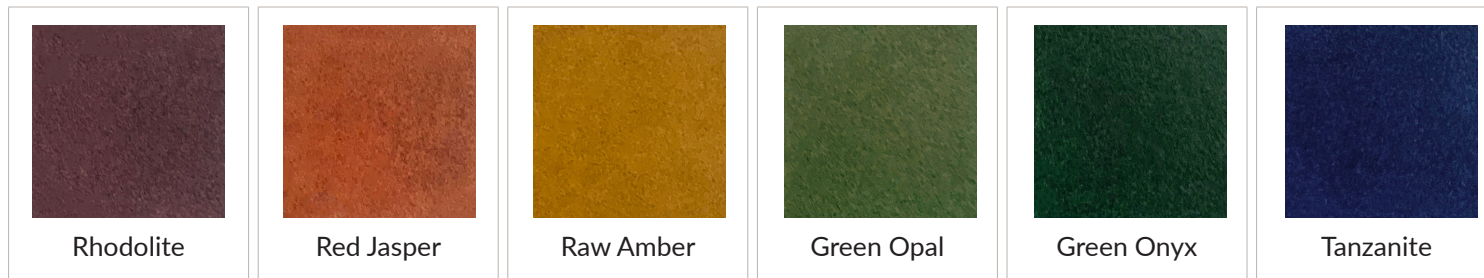

JEWEL TONES