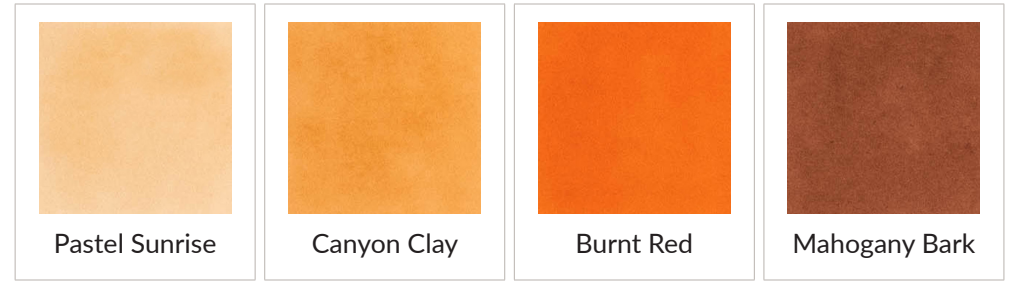

RED COSMOS

RED SUNSET

TEA PARTY

MARTIAN TERRAIN

WARM AND COZY

GOLDEN SUNSET

SUMMER AFTERNOON

POCKETFUL OF SUNSHINE