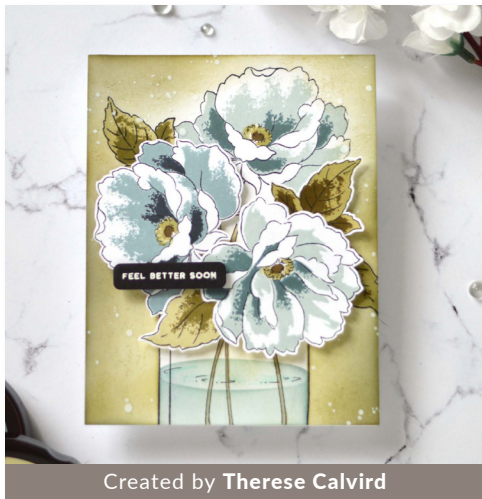

Created by Therese Calvird