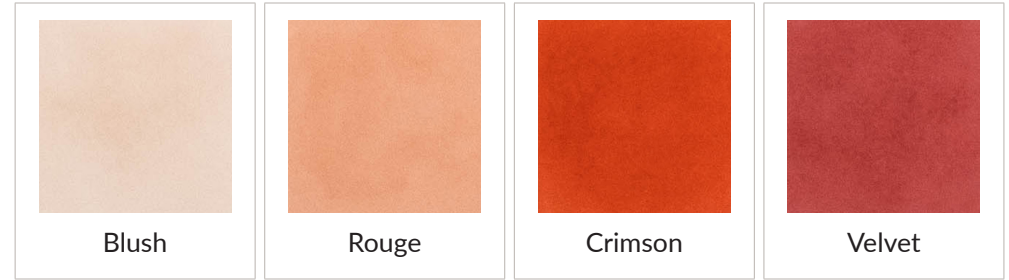

RED COSMOS

RED SUNSET

TEA PARTY

MARTIAN TERRAIN

WARM AND COZY

GOLDEN SUNSET

SUMMER AFTERNOON

POCKETFUL OF SUNSHINE