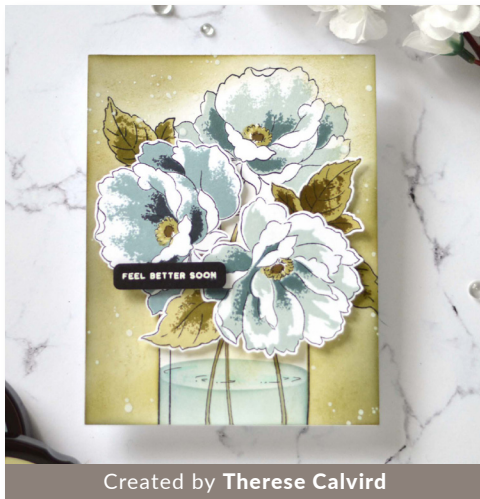

Created by Therese Calvird