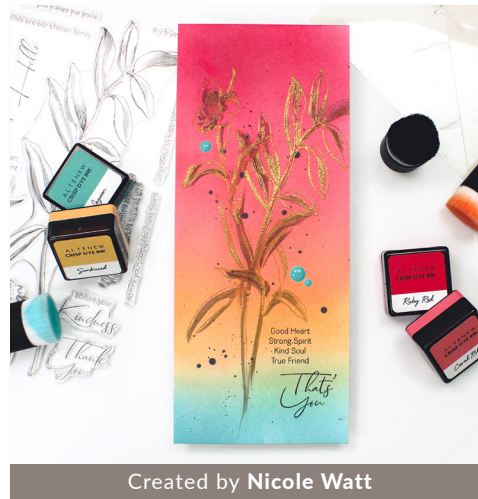

SPRING BOUQUET

	Limeade	<input type="checkbox"/>	<input type="checkbox"/>	<input type="checkbox"/>
	Lime	<input type="checkbox"/>	<input type="checkbox"/>	<input type="checkbox"/>
	Fresh Leaf	<input type="checkbox"/>	<input type="checkbox"/>	<input type="checkbox"/>
	Baby Pink	<input type="checkbox"/>	<input type="checkbox"/>	<input type="checkbox"/>
	Fuchsia	<input type="checkbox"/>	<input type="checkbox"/>	<input type="checkbox"/>
	Magenta	<input type="checkbox"/>	<input type="checkbox"/>	<input type="checkbox"/>

Created by Jenny Colacicco

Created by Jessica Frost-Ballas

Created by Norine Borys

Created by Therese Calvird

Created by Nicole Watt

Created by Laura Jane

For more design ideas and inspiration, visit us at
www.altenew.com