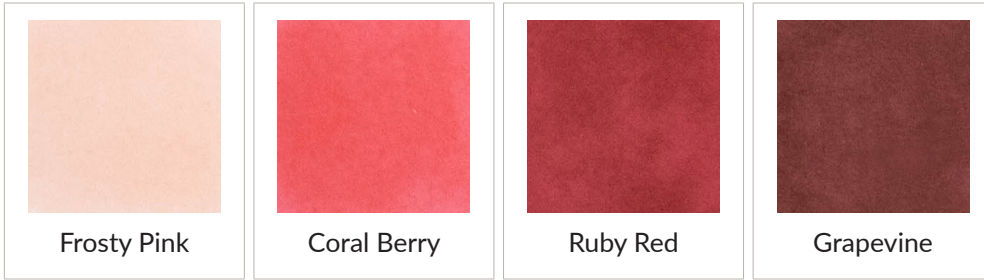

RED COSMOS

RED SUNSET

TEA PARTY

MARTIAN TERRAIN

WARM AND COZY

GOLDEN SUNSET

SUMMER AFTERNOON

POCKETFUL OF SUNSHINE