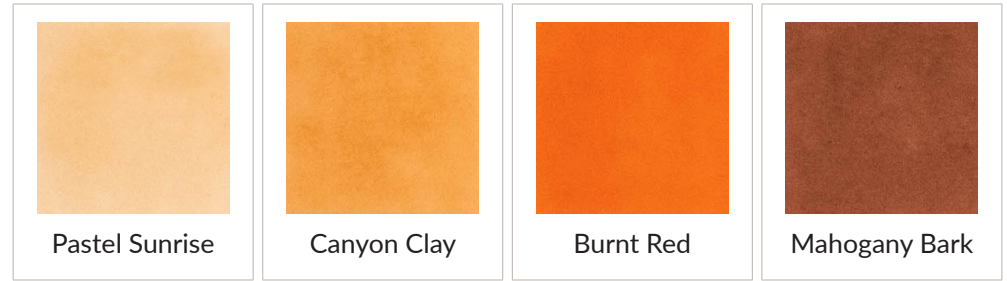

RED COSMOS

RED SUNSET

TEA PARTY

MARTIAN TERRAIN

WARM AND COZY

GOLDEN SUNSET

SUMMER AFTERNOON

POCKETFUL OF SUNSHINE