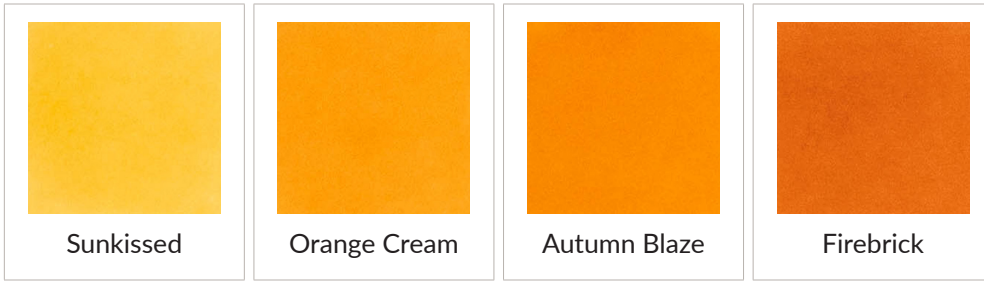

RED COSMOS

RED SUNSET

TEA PARTY

MARTIAN TERRAIN

WARM AND COZY

GOLDEN SUNSET

SUMMER AFTERNOON

POCKETFUL OF SUNSHINE