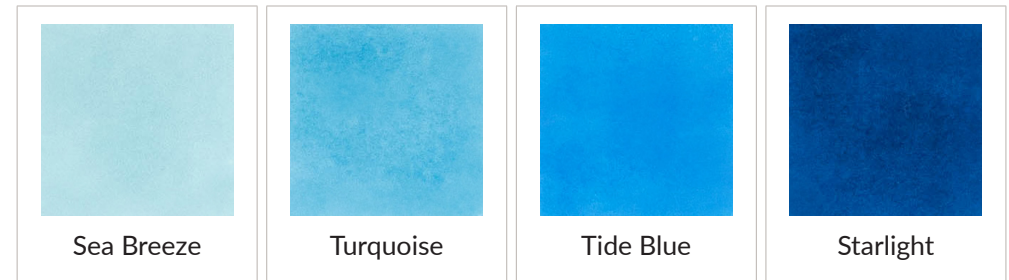

TROPICAL FOREST

GREEN FIELDS

GREEN VALLEY

GREEN MEADOWS

SEA SHORE

SWEET DREAMS

COOL SUMMER NIGHT

DEEP BLUE SEAS