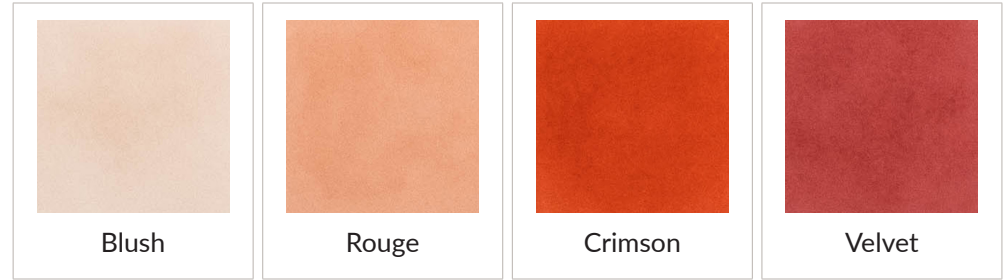

RED COSMOS

RED SUNSET

TEA PARTY

MARTIAN TERRAIN

WARM AND COZY

GOLDEN SUNSET

SUMMER AFTERNOON

POCKETFUL OF SUNSHINE