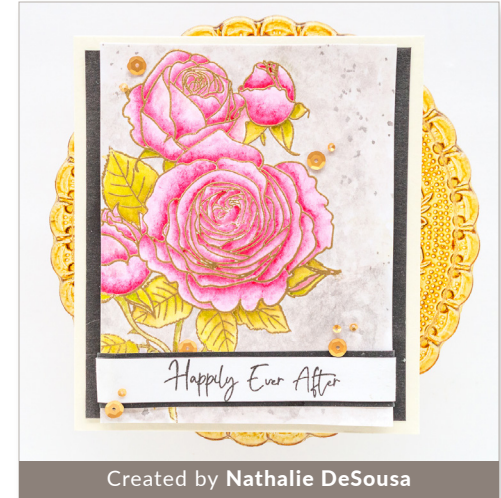

Artists' Watercolor 24 Pan Set

2" X 2" COLOR SWATCHES

Fall Harvest
ARTISTS' WATERCOLOR 24 PAN SET

Delectable Delights
ARTISTS' WATERCOLOR 24 PAN SET

Coffee Break
ARTISTS' WATERCOLOR 24 PAN SET

Rock Collection
ARTISTS' WATERCOLOR 24 PAN SET