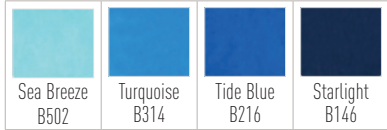

DEEP BLUE SEAS