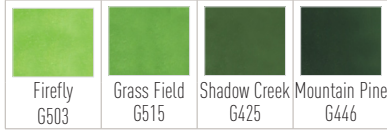

GREEN VALLEY