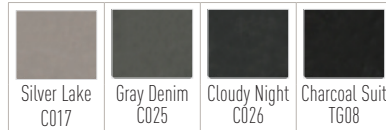

GENTLEMAN'S GRAY