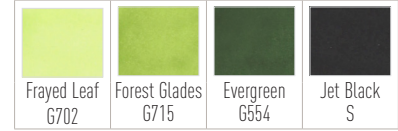

GREEN FIELDS