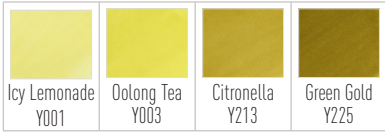

WOOD WARBLER