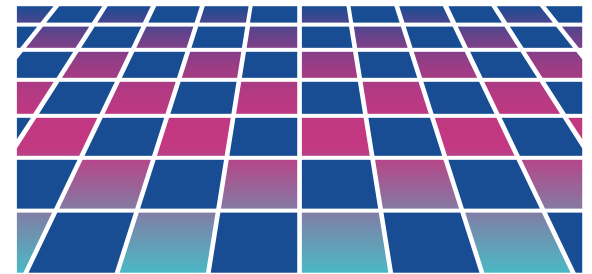

Sunset Horizon

Stencil Set

LAYERING GUIDE

Ink

+

Flip, Ink

=

=

Inks:

- Obsidian
- Fresh Lemon
- Snapdragon
- Burnt Red
- Aqualicious
- Razzleberry
- Sapphire

*50% actual size