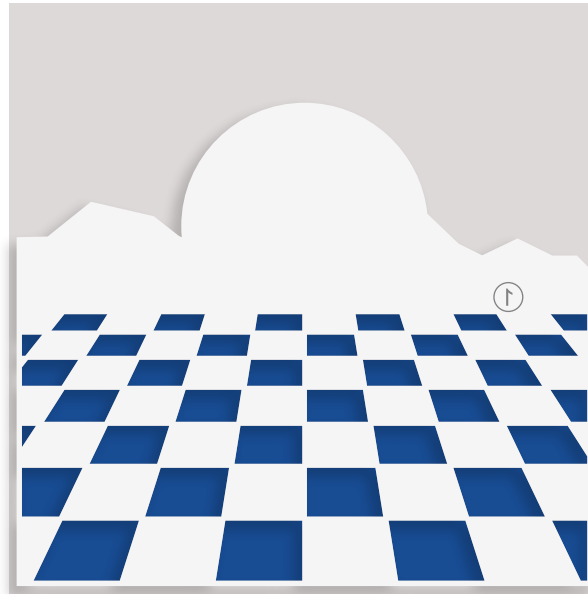

Sunset Horizon

Stencil Set

LAYERING GUIDE

Ink

+

Flip, Ink

=

=

Inks:

- Obsidian
- Fresh Lemon
- Snapdragon
- Burnt Red
- Aqualicious
- Razzleberry
- Sapphire

*50% actual size