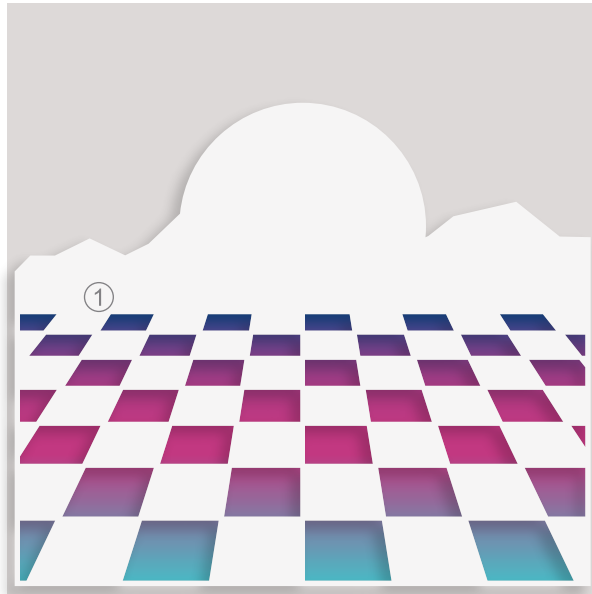

Sunset Horizon

Stencil Set

LAYERING GUIDE

Ink

+

Flip, Ink

=

=

Inks:

- Obsidian
- Fresh Lemon
- Snapdragon
- Burnt Red
- Aqualicious
- Razzleberry
- Sapphire

*50% actual size