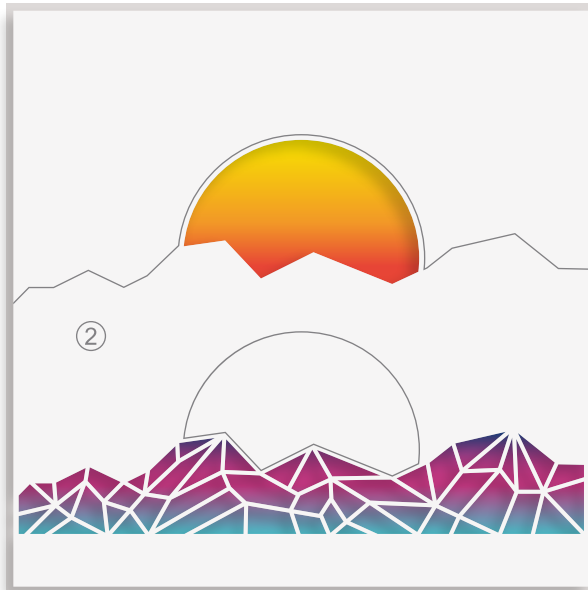

Sunset Horizon

Stencil Set

LAYERING GUIDE

Ink

+

Flip, Ink

=

=

Inks:

- Obsidian
- Fresh Lemon
- Snapdragon
- Burnt Red
- Aqualicious
- Razzleberry
- Sapphire

*50% actual size