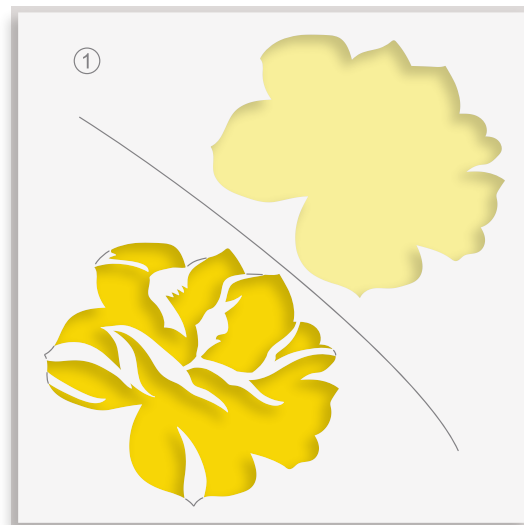

**Mega Blossom**  
Stencil Set

**LAYERING GUIDE**

**Inks:**

- Citrus Burst
- Maple Yellow
- Honey Drizzle
- Snapdragon
- Orange Cream
- Grass Field
- Shadow Creek
- Mountain Pine

=

+

=

+