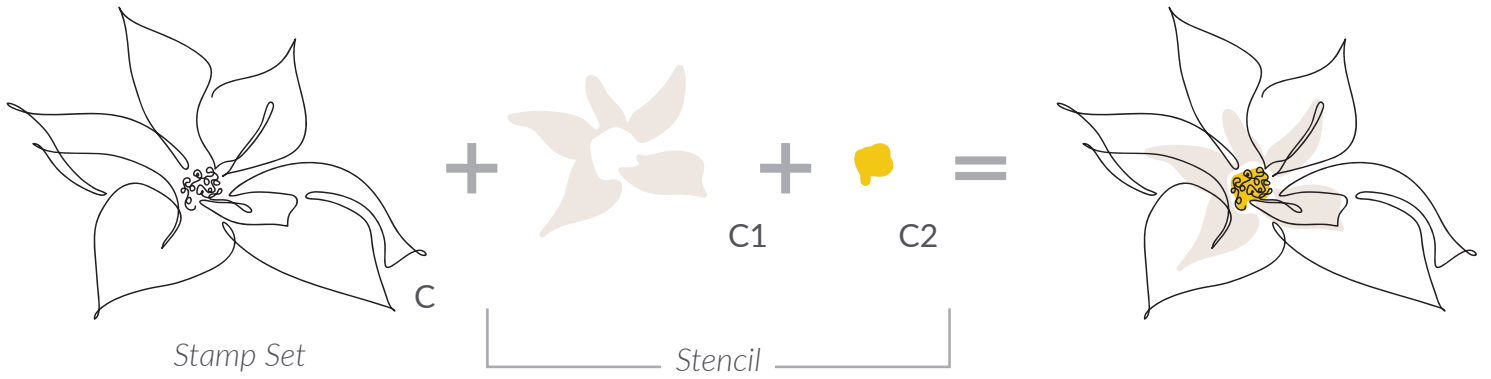

**Linear Life: Poinsettias**

Stamp & Stencil Set

**LAYERING GUIDE**

- Inks:**
- Obsidian
  - Morning Frost
  - Honey Drizzle
  - Frayed Leaf

\*75% actual size