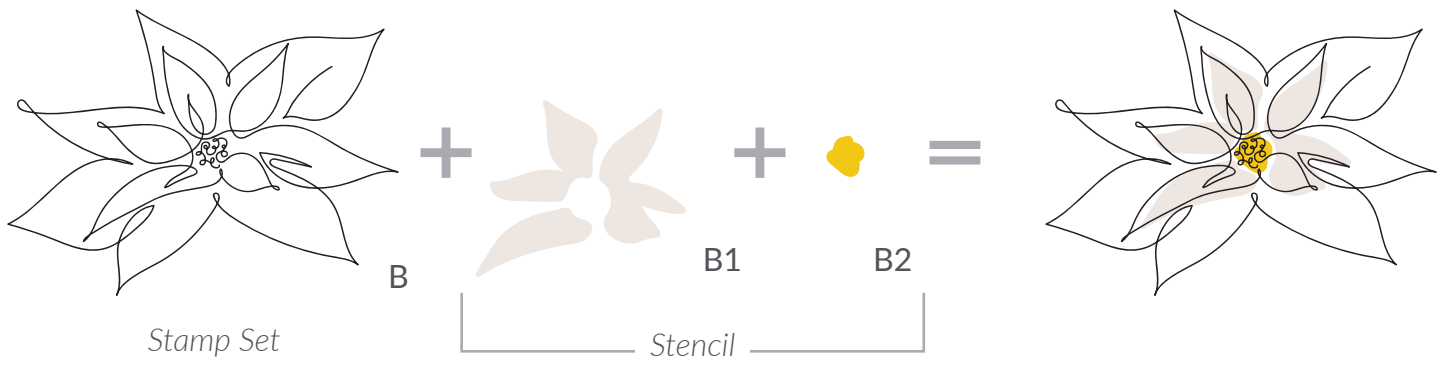

**Linear Life: Poinsettias**

Stamp & Stencil Set

**LAYERING GUIDE**

- Inks:**
- Obsidian
  - Morning Frost
  - Honey Drizzle
  - Frayed Leaf

\*75% actual size