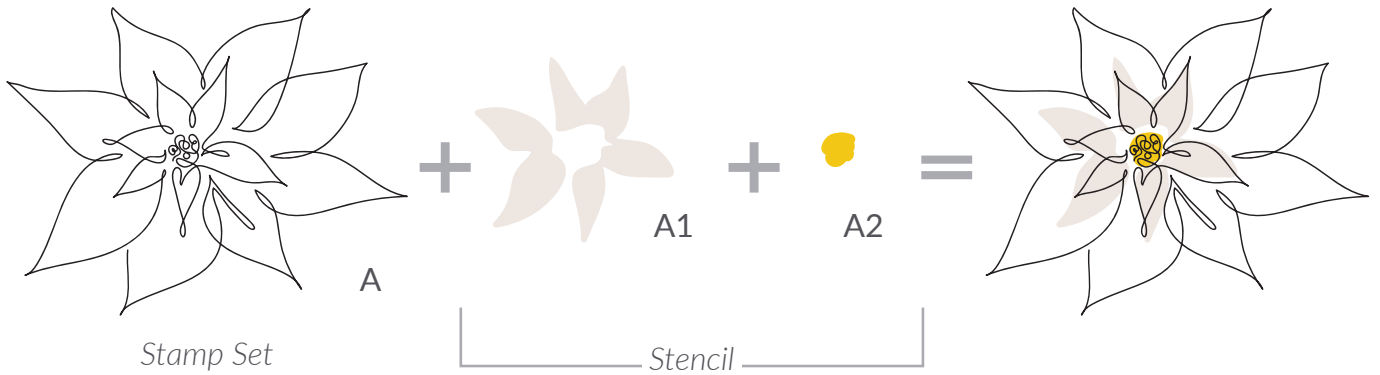

**Linear Life: Poinsettias**

Stamp & Stencil Set

**LAYERING GUIDE**

- Inks:**
- Obsidian
  - Morning Frost
  - Honey Drizzle
  - Frayed Leaf

\*75% actual size