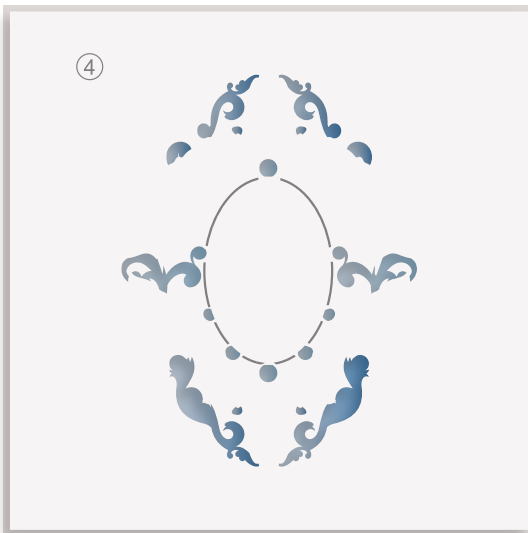

Magical Mirror
Embossing Folder + Stencil Set (4 in 1)

LAYERING GUIDE

3D Embossing Folder

+

+

+

+

=

Inks:

- Obsidian
- Evergreen
- Arctic
- Caribbean Sky
- Tide Blue
- Starlight

*45% actual size