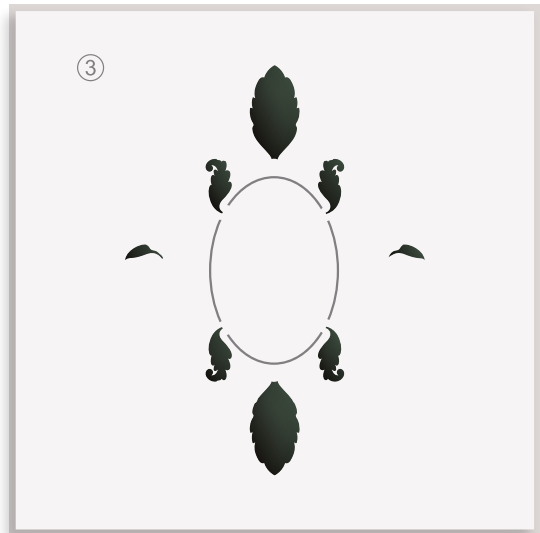

Magical Mirror
Embossing Folder + Stencil Set (4 in 1)

LAYERING GUIDE

3D Embossing Folder

+

+

+

+

=

Inks:

- Obsidian
- Evergreen
- Arctic
- Caribbean Sky
- Tide Blue
- Starlight

*45% actual size