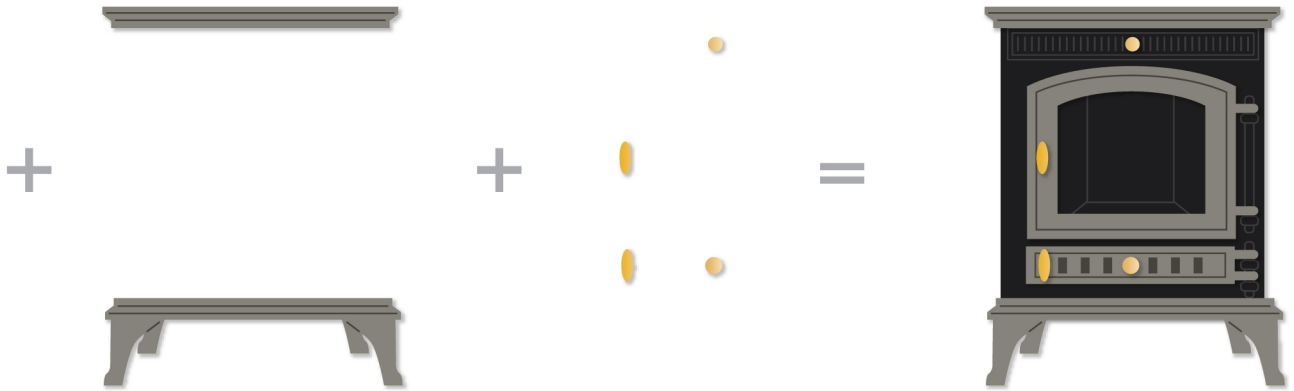

Wood Stove Fireplace

Die Set

LAYERING GUIDE

Assembled inspiration

Inks:

 Summer Afternoon Gradient Cardstock

 Jet Black

 Dark Gray

 Brushed Gold Metallic

**65% actual size*