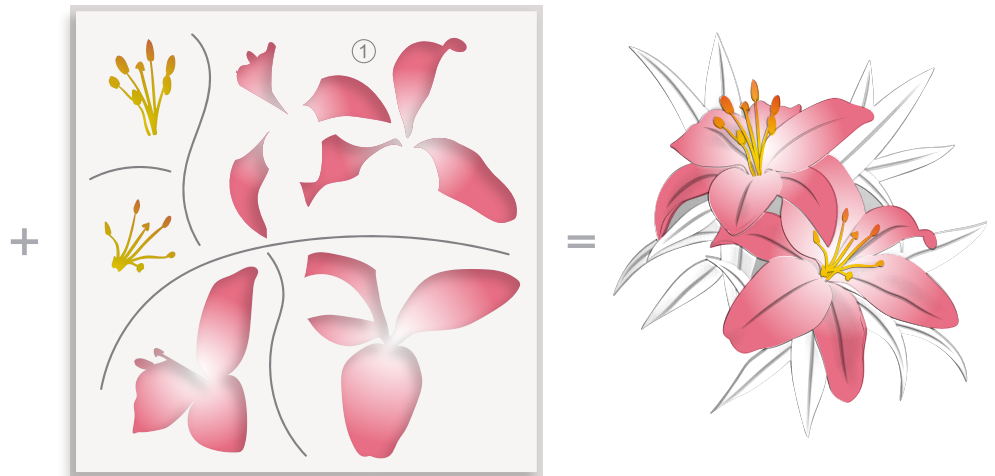

Dreamy Daylilies
Stencil Set & Embossing Folder

LAYERING GUIDE

Inks:

- Coral Berry
- Maple Yellow
- Marigold
- Firefly
- Grass Field
- Shadow Creek
- Mountain Pine

Dreamy Daylilies 3D Embossing Folder

*40% actual size