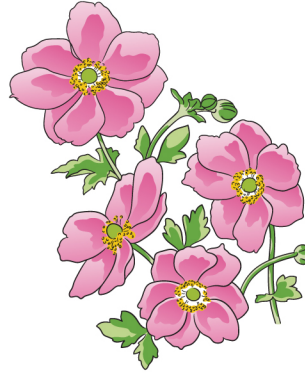

Build-A-Garden:
Japanese Anemone Stamp & Stencil Set
LAYERING GUIDE

Inks:

- Obsidian
- Pink Diamond
- Pinkalicious
- Rubellite
- Firefly
- Parrot
- Grass Field
- Honey Drizzle

+

=

+

=

Build-A-Garden:
Japanese Anemone Stamp & Stencil Set
LAYERING GUIDE