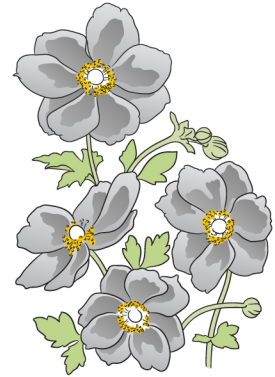

Build-A-Garden:
Japanese Anemone Stamp & Stencil Set
LAYERING GUIDE

+

=

+

=

+

=