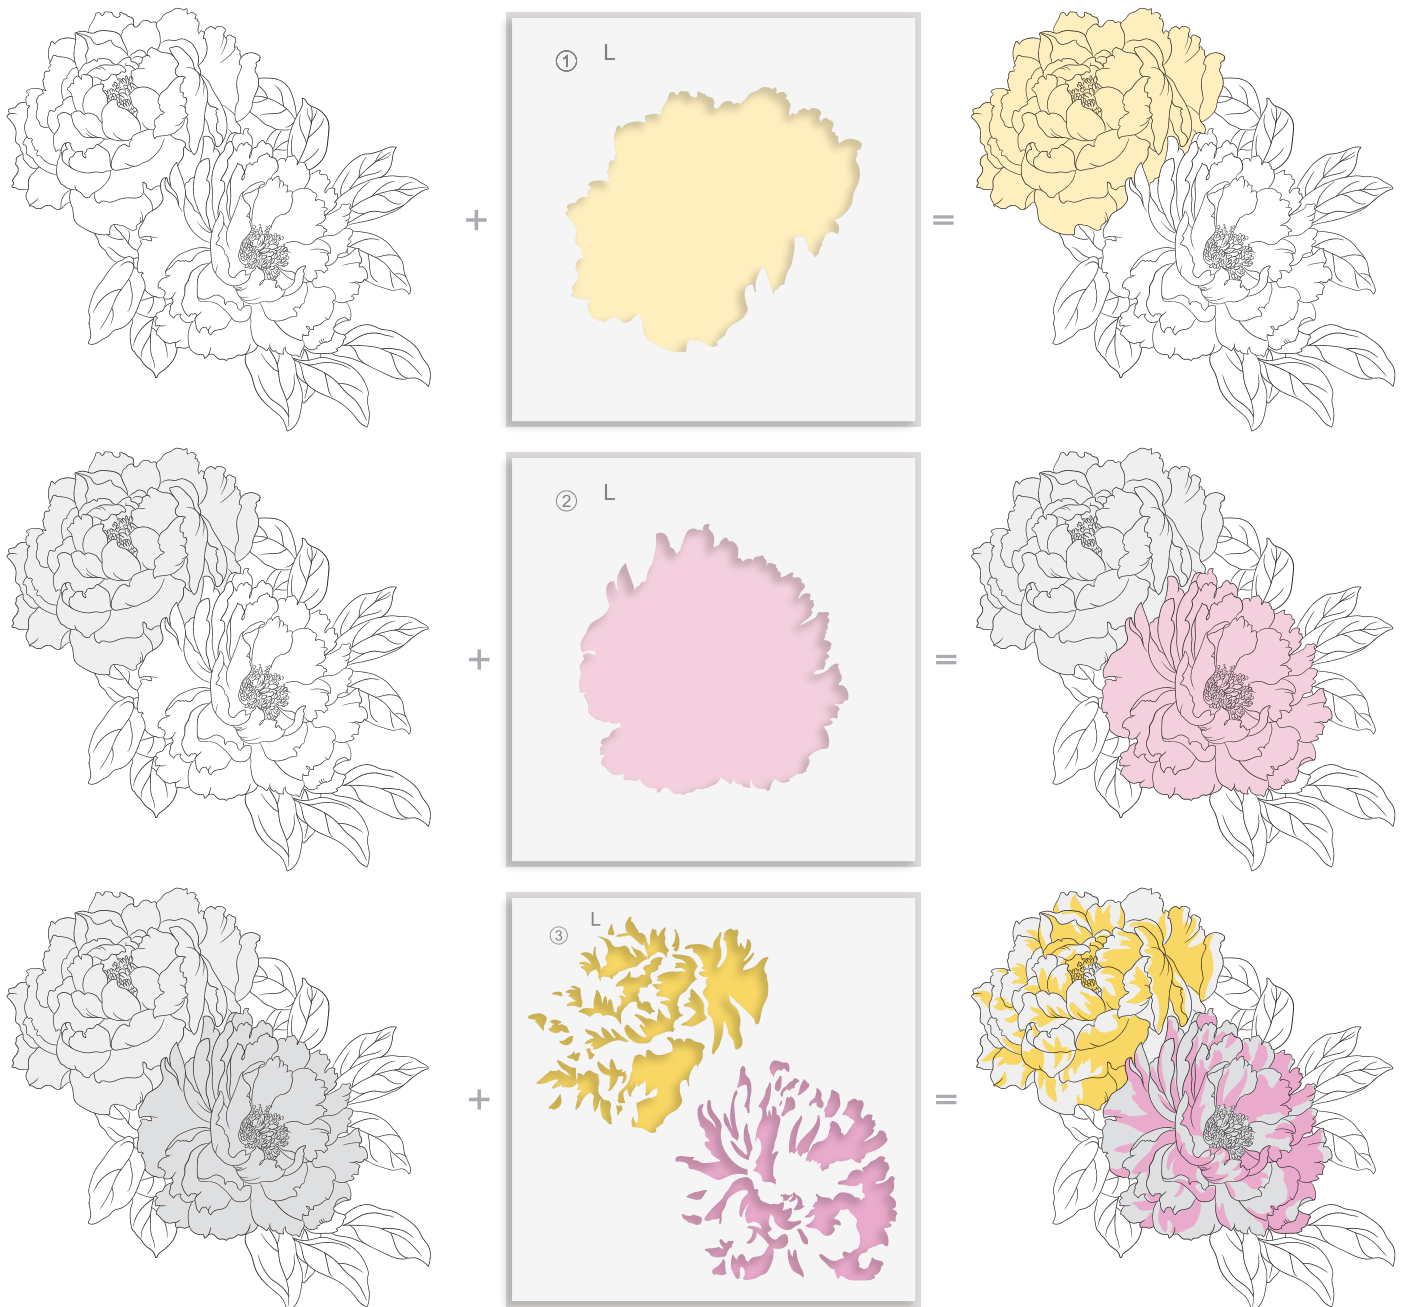

Billowing Peonies
Stamp & Stencil Set

LAYERING GUIDE

Inks:

- | | | | |
|---|----------------|---|--------------|
|  | Obsidian |  | Pinkalicious |
|  | Paper Bag |  | Pink Diamond |
|  | Caramel Toffee |  | Moss |
|  | Warm Sunshine |  | Parrot |
|  | Buttercream |  | Sunray |
|  | Razzleberry |  | Snapdragon |
|  | Rubellite | | |

*30% actual size

Billowing Peonies
Stamp & Stencil Set

LAYERING GUIDE

+

=

+

=

+