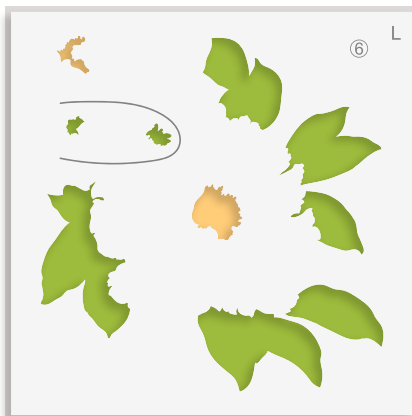

*30% actual size

Billowing Peonies
Stamp & Stencil Set

LAYERING GUIDE

+

=

+

=

+

=

+

=

Billowing Peonies
Stamp & Stencil Set

LAYERING GUIDE

Inks:

- Obsidian
- Paper Bag
- Caramel Toffee
- Warm Sunshine
- Buttercream
- Grass Field
- Mountain Pine
- Orange Cream
- Autumn Blaze

+