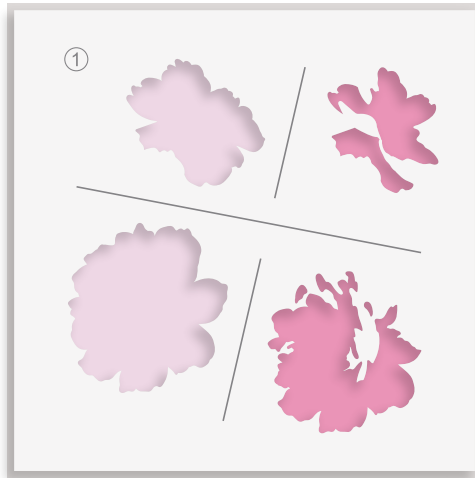

Watercolor Roses
Layering Stencil Set (3 in 1)

LAYERING GUIDE

Inks:

- | | |
|---|--|
|  Rose Quartz |  Cosmic Berry |
|  Puffy Heart |  Sweet Leaf |
|  Purple Wine |  Hunter Green |

*40% actual size