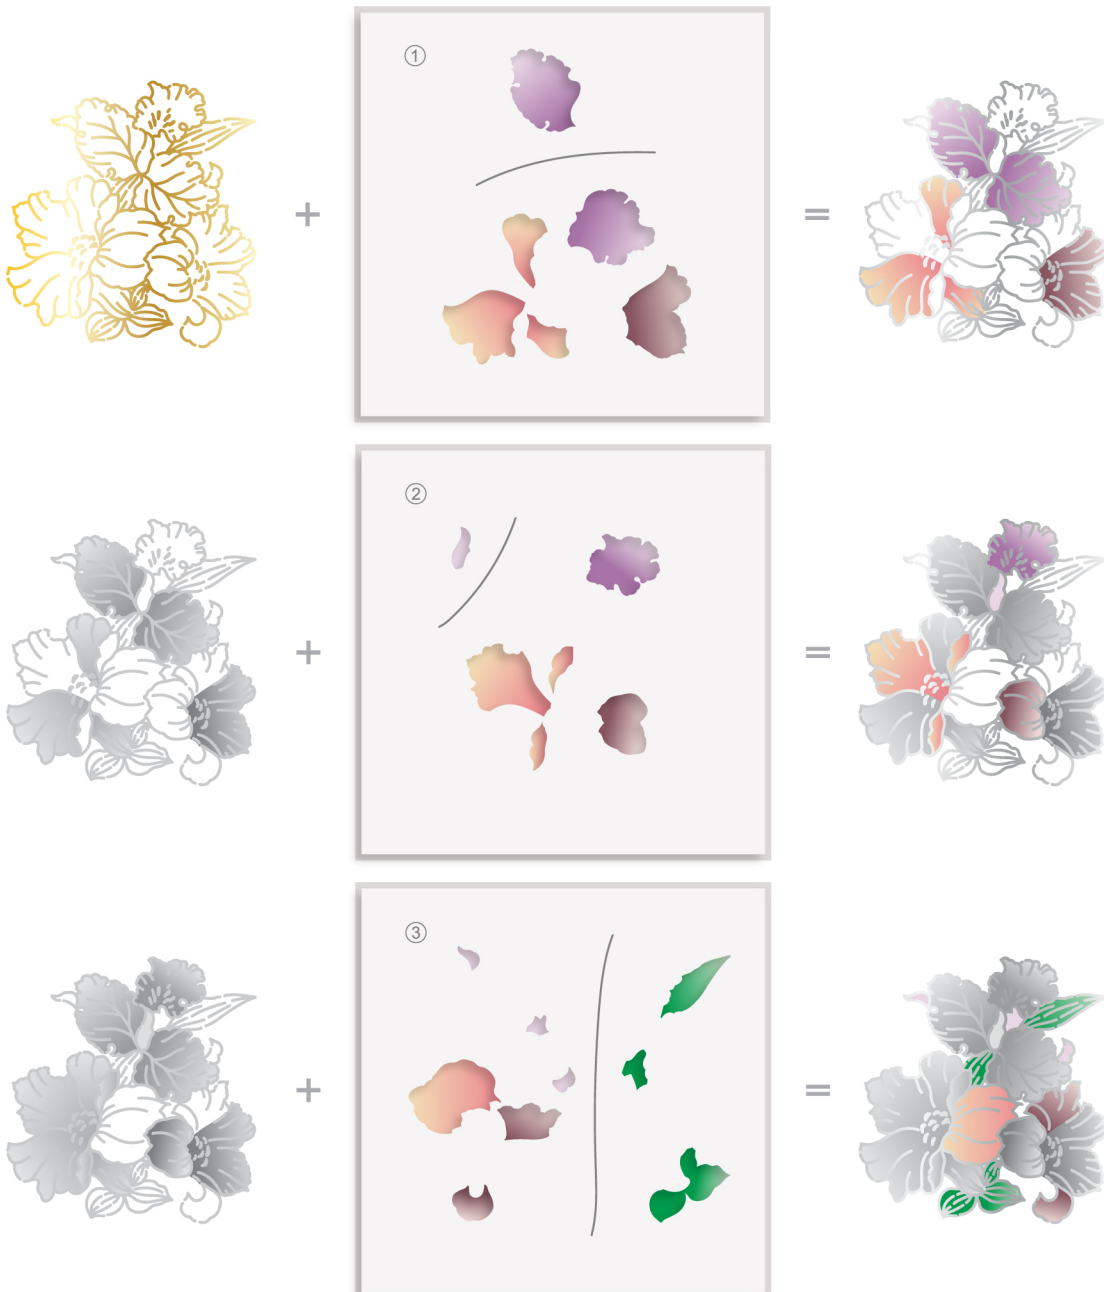

Spark Joy: Festive Flowers  
Stencil + Hot Foil Plate Set

LAYERING GUIDE

Inks:

- |   |   |
|---|---|
|  Vanilla Cream |  Minty Mint    |
|  Coral Bliss   |  Just Green    |
|  Pink Sand     |   |
|  Redwood       | <b>Other:</b>   |
|  Soft Lilac    |  Hot Foil Roll |
|  Deep Iris     |  Brushed Gold  |

\*35% actual size