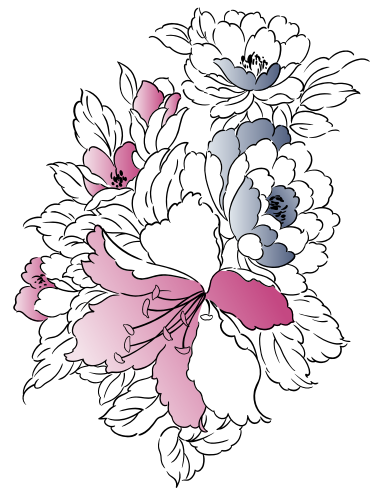

**Bold Bouquet**  
Stencil + Stamp Set

**LAYERING GUIDE**

**Inks:**

- Obsidian
- Baby Pink
- Magenta
- Firefly
- Mountain Pine
- Polar Bear
- Arctic Mountain

+

=

+

=