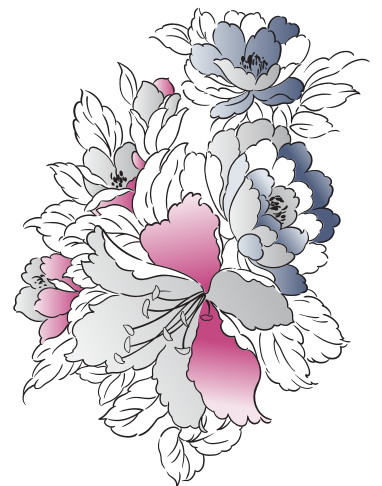

**Bold Bouquet**  
Stencil + Stamp Set

**LAYERING GUIDE**

**Inks:**

- Obsidian
- Baby Pink
- Magenta
- Firefly
- Mountain Pine
- Polar Bear
- Arctic Mountain

+

=

+

=