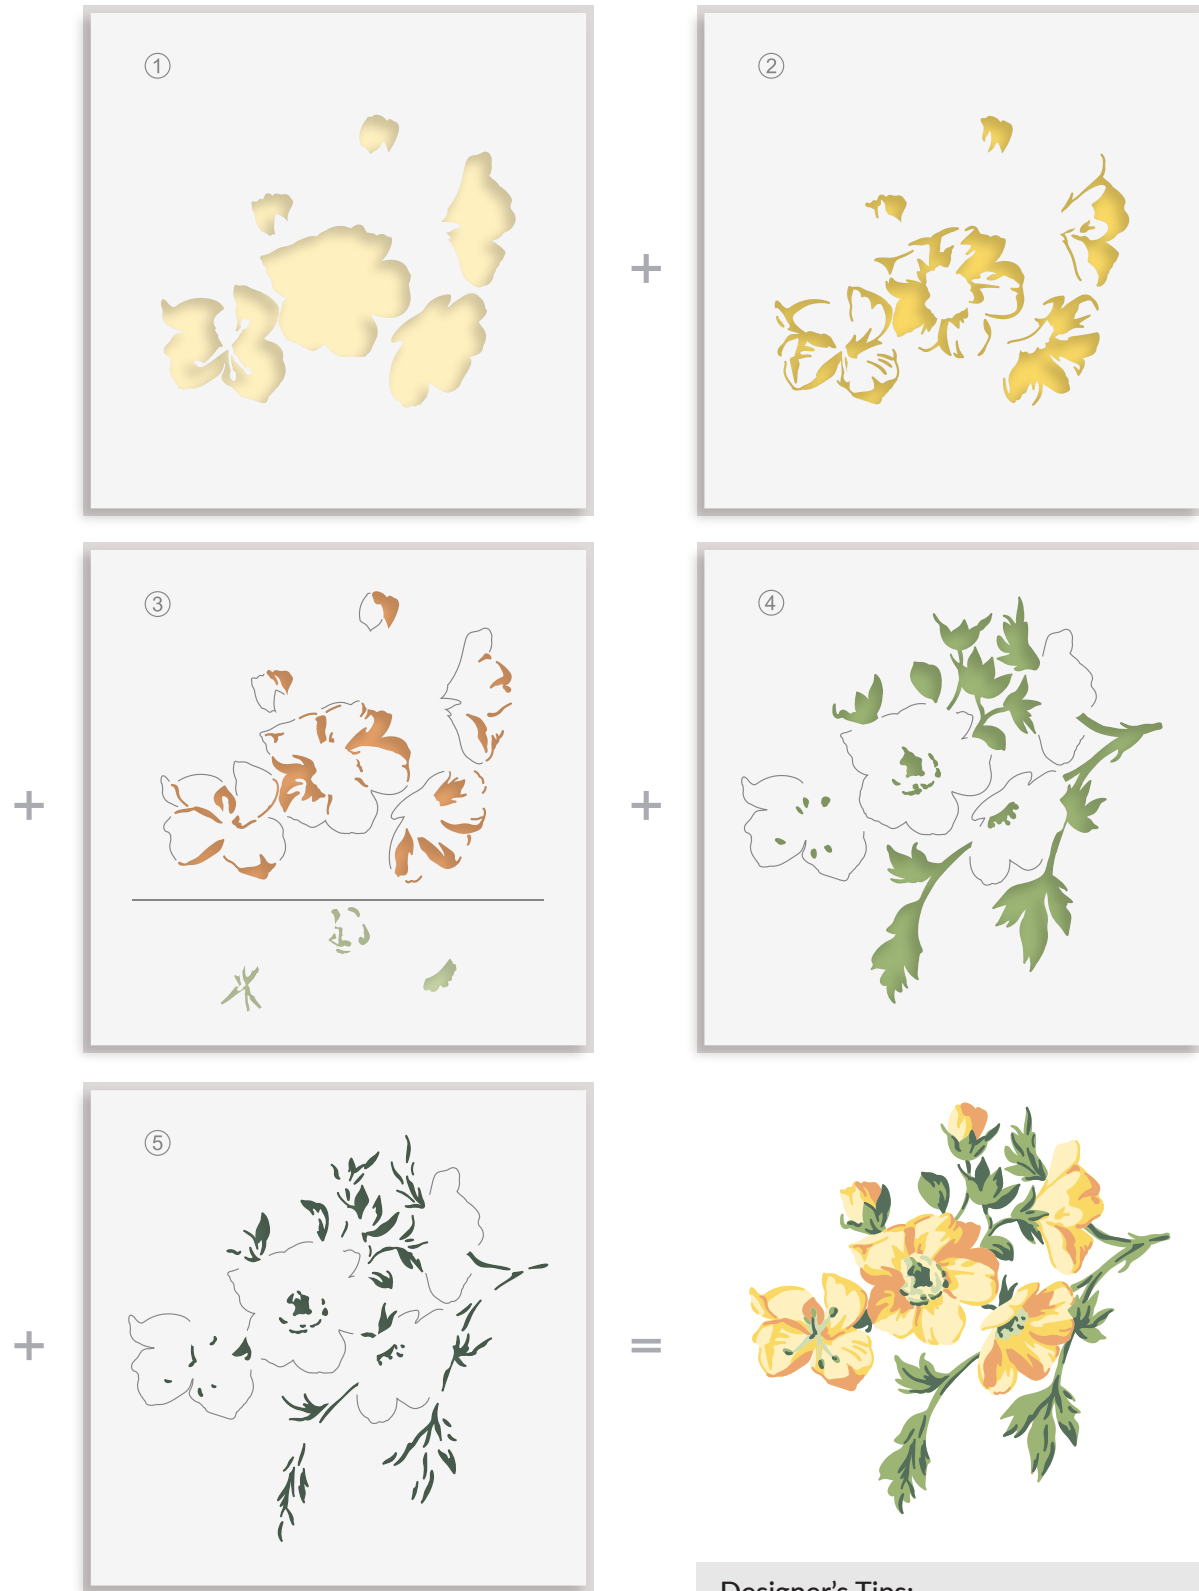

Swamp Buttercup
Layering Stencil Set (5 in 1)

LAYERING GUIDE

Inks:

- Buttercream
- Warm Sunshine
- Caramel Toffee
- Frayed Leaf
- Forest Glades
- Evergreen

Designer's Tips:

Experiment with omitting a certain layer to get more color variations.

*43% actual size