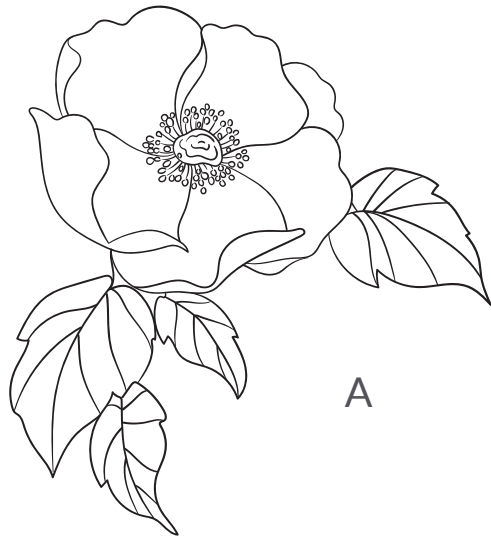

**Nostalgic Florals Simple Coloring
Stencil Set (3 in 1) + Stamp Set**

LAYERING GUIDE

A

Nostalgic Florals Stamp Set

Inks:

- Obsidian
- Soft Lilac
- Lavender Fields
- Deep Iris
- Pink Diamond
- Pinkalicious
- Rubellite
- Razzleberry
- Chamomile
- Firefly
- Shadow Creek

Nostalgic Florals Simple Coloring
Stencil Set (3 in 1) + Stamp Set

LAYERING GUIDE

Nostalgic Floral Simple Coloring Stencil Set (3 in 1)

Nostalgic Florals Stamp Set

Nostalgic Floral Simple Coloring Stencil Set (3 in 1)