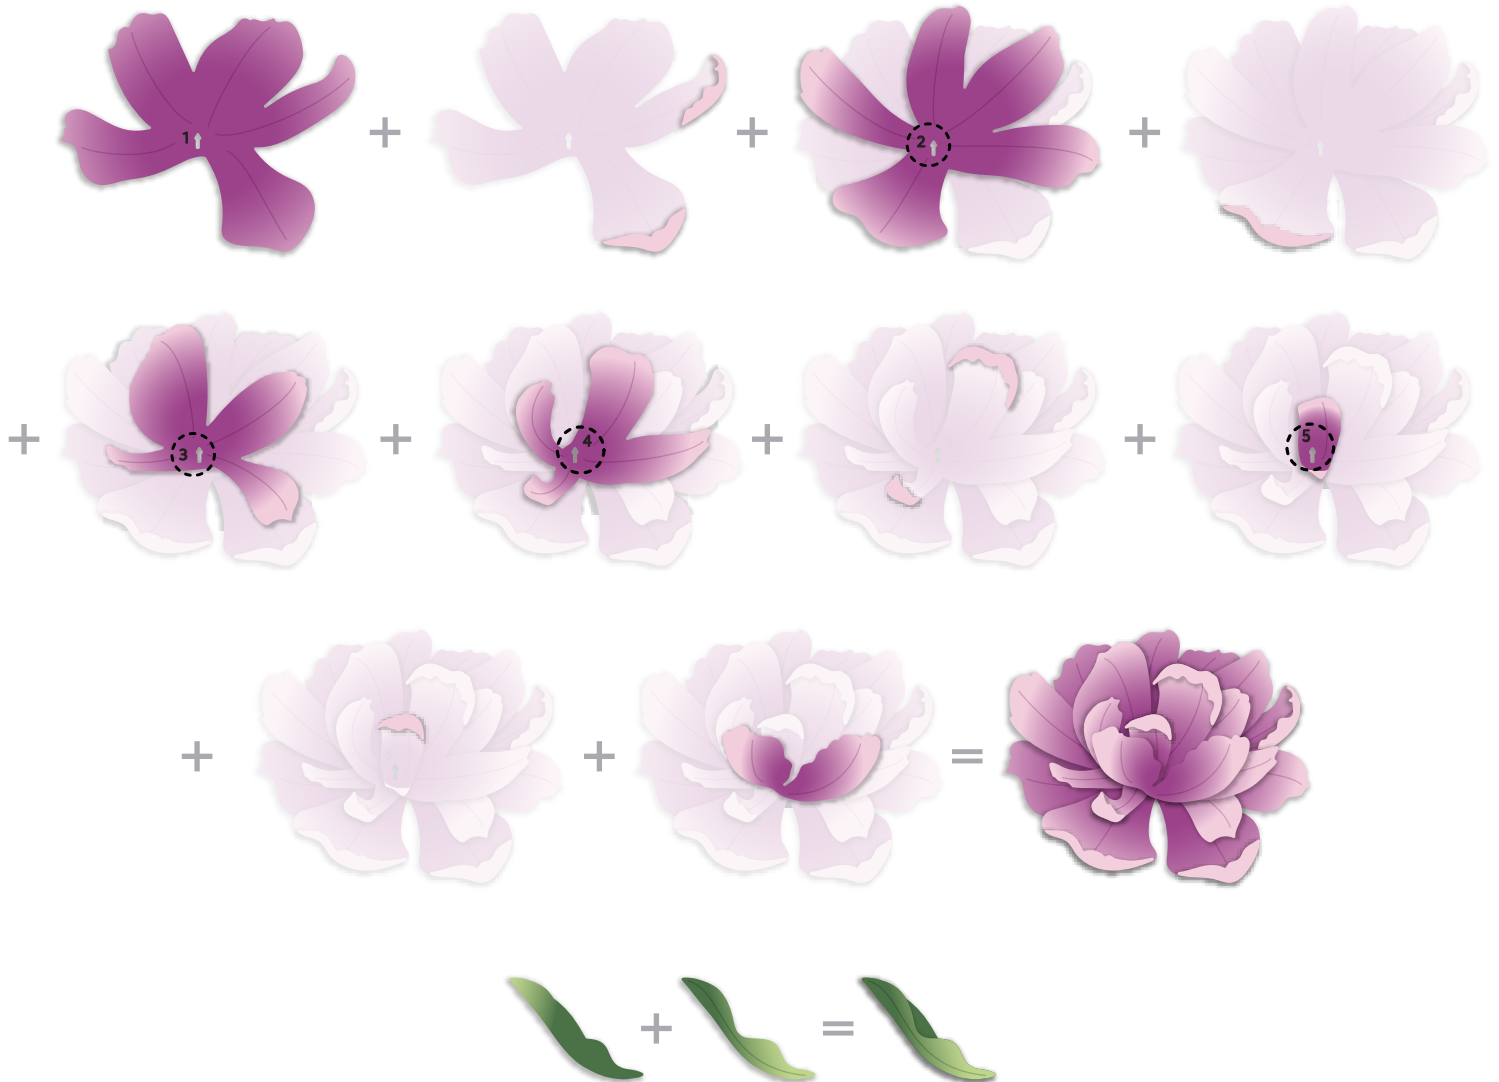

LAYERING GUIDE

ASSEMBLED INSPIRATION

- Inks:**
- Pink Diamond
 - Midnight Violet
 - Firefly
 - Mountain Pine

*45% actual size