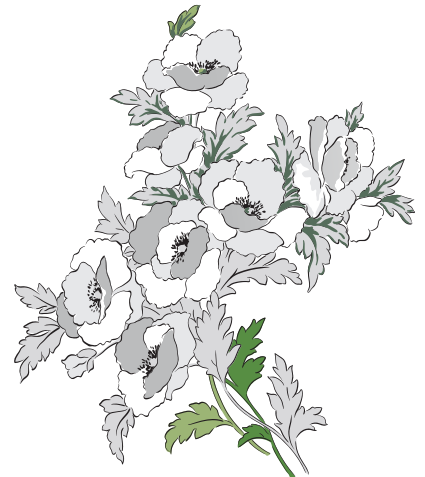

## LAYERING GUIDE

**Inks:**

- Obsidian
- Frosty Pink
- Coral Berry
- Ruby Red
- Forest Glade
- Shadow Creek
- Evergreen

+

=

+

=

\*30% actual size

# Bouquet of Poppies