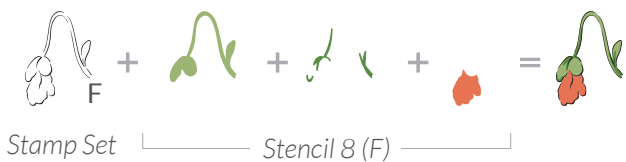

Bouquet of Poppies

Stamp & Stencil Set

LAYERING GUIDE

*30% actual size