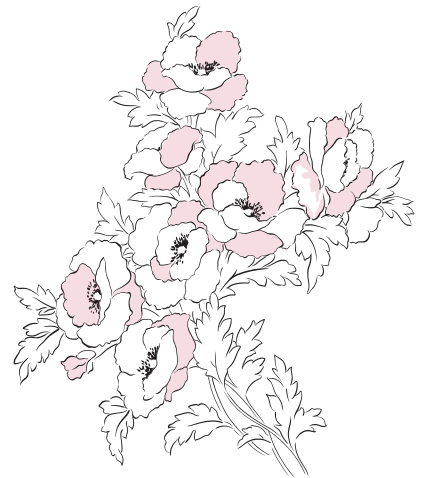

# Bouquet of Poppies Stamp & Stencil Set

## LAYERING GUIDE

**Inks:**

- Obsidian
- Frosty Pink
- Coral Berry
- Ruby Red
- Forest Glade
- Shadow Creek
- Evergreen

+

=

+

=

\*30% actual size