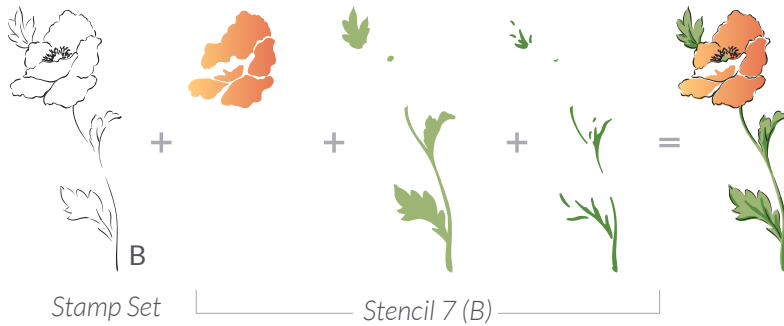

Bouquet of Poppies

Stamp & Stencil Set

LAYERING GUIDE

*30% actual size