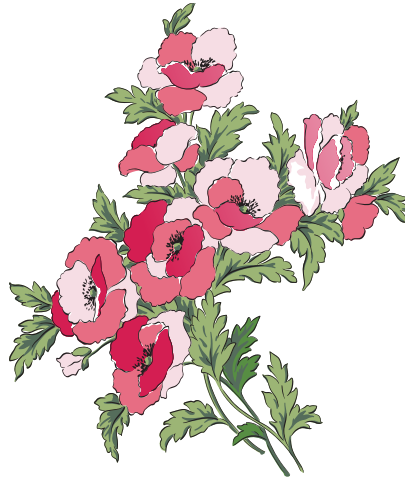

# Bouquet of Poppies Stamp & Stencil Set

## LAYERING GUIDE

**Inks:**

- Obsidian
- Frosty Pink
- Coral Berry
- Ruby Red
- Forest Glade
- Shadow Creek
- Evergreen

+

=

+

=

\*30% actual size