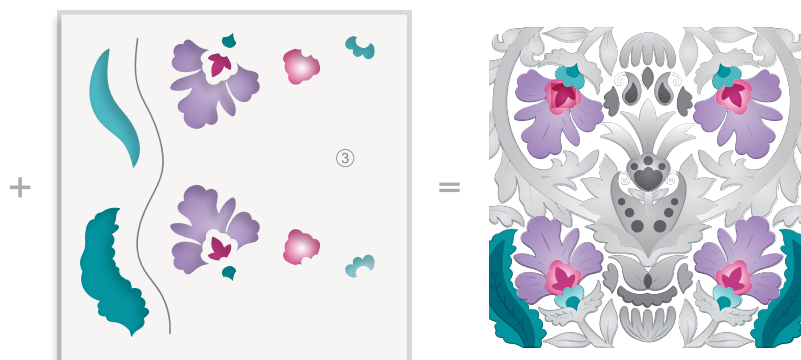

Blooming Motifs
Embossing Folder & Stencil Set

LAYERING GUIDE

Inks:

- | | | | |
|---|--------------|---|-------------|
|  | Firefly |  | Razzleberry |
|  | Grass Field |  | Wisteria |
|  | Shadow Creek |  | Hydrangea |
|  | Jade |  | Ultraviolet |
|  | Eucalyptus |  | Aqualicious |
|  | Forest Fern |  | Teal Cave |
|  | Rubellite | | |

3D Embossing Folder

Flip and rotate 180°
to color the bottom
stem and leaves

Ink, Flip, Ink

Ink, Flip, Ink

*30% actual size