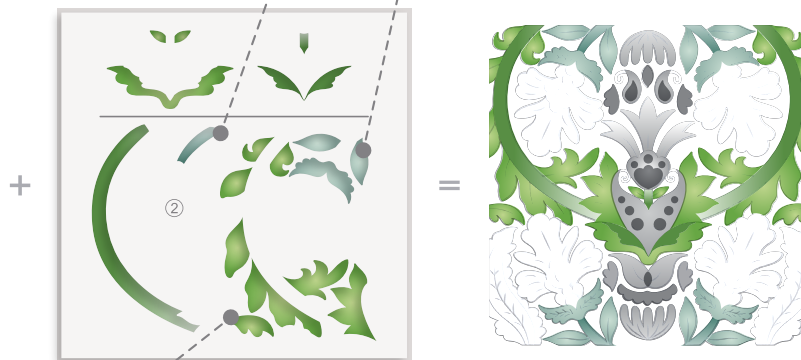

Blooming Motifs
Embossing Folder & Stencil Set

LAYERING GUIDE

Inks:

- | | | | |
|---|--------------|---|-------------|
|  | Firefly |  | Razzleberry |
|  | Grass Field |  | Wisteria |
|  | Shadow Creek |  | Hydrangea |
|  | Jade |  | Ultraviolet |
|  | Eucalyptus |  | Aqualicious |
|  | Forest Fern |  | Teal Cave |
|  | Rubellite | | |

3D Embossing Folder

Flip and rotate 180°
to color the bottom
stem and leaves

Ink, Flip, Ink

Ink, Flip, Ink

*30% actual size