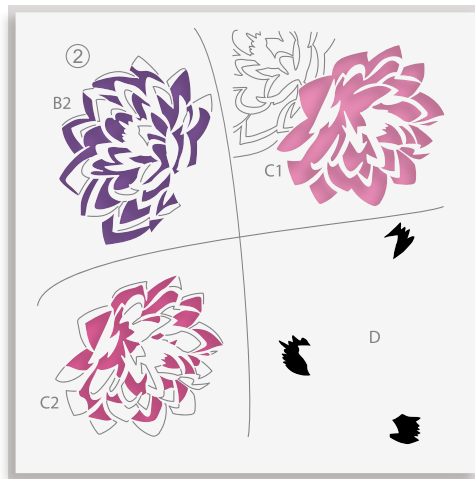

Dynamic Duo:
Modern Dahlia Stamp & Stencil Set
LAYERING GUIDE

Inks:

- Obsidian
- Pink Pearl
- Coral Bliss
- Hydrangea
- Ultraviolet
- Pinkalicious
- Rubellite

+

+

=

Or

Stamp Set

Assembled Inspiration