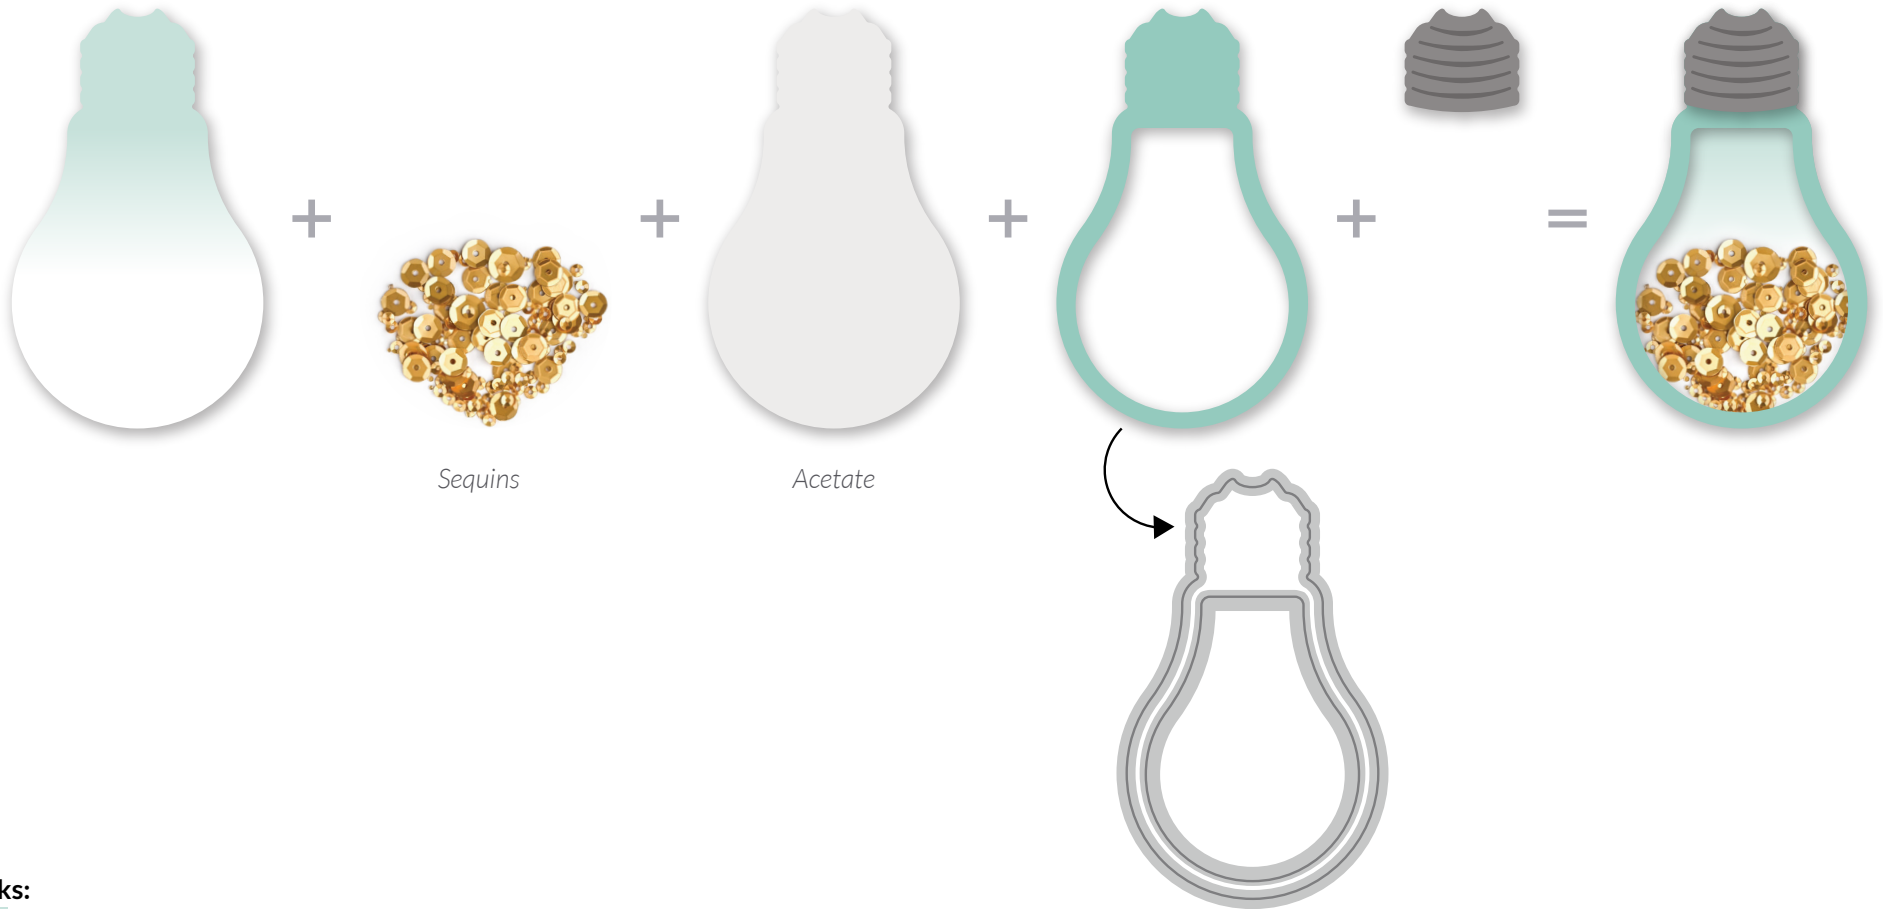

# Mini Delight: Light My World

Layering Die Set

## LAYERING GUIDE

**Inks:**

- Mountain Mist
- Volcano Lake
- Cloudy Night

**Other:**

- Sequins - Satin Gold

\*90% actual size