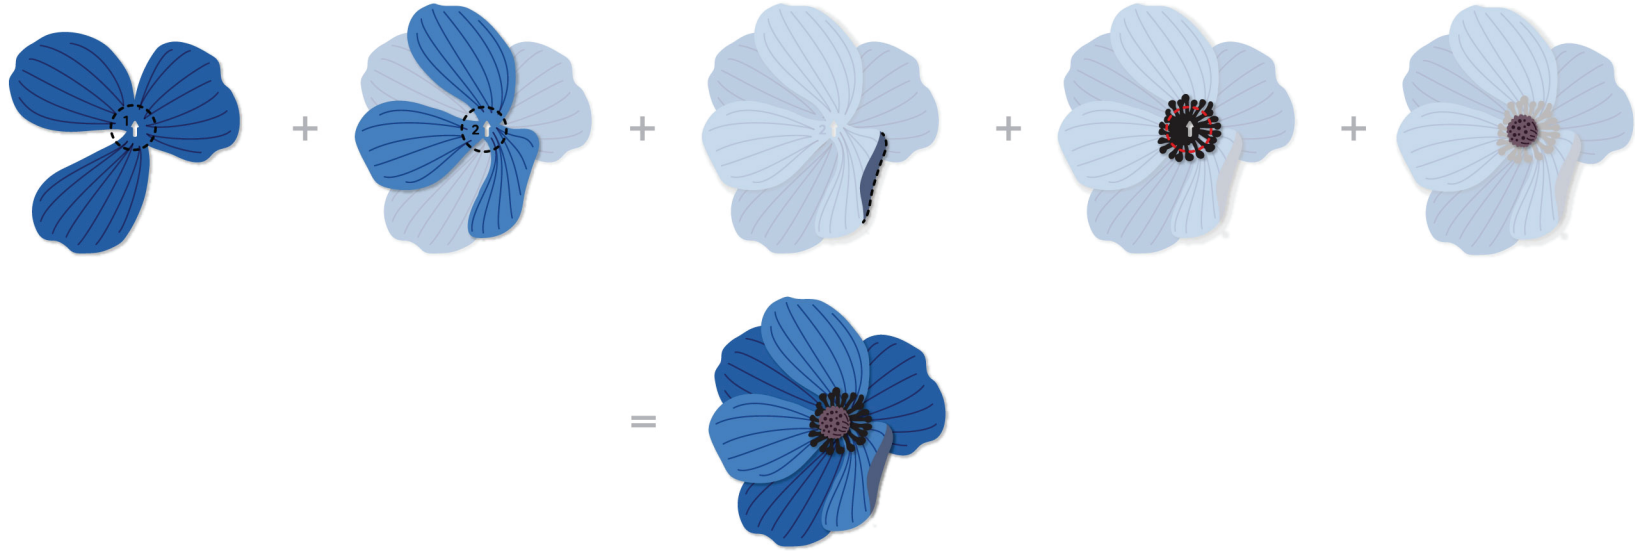

Craft-A-Flower:
Anemone Blue Poppy Layering Die Set
LAYERING GUIDE

- Inks:**
- Ultramarine
 - Azurite
 - Tanzanite
 - Grape Agate
 - Plum

*45% actual size