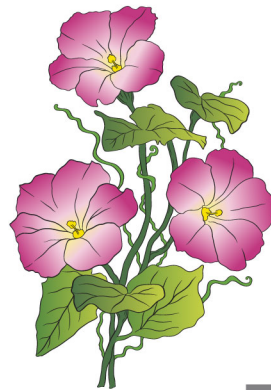

**Build-A-Garden: Morning Glory**  
Stamp & Stencil Set

**LAYERING GUIDE**

**Inks:**

- Obsidian
- Citrus Burst
- Fresh Lemon
- Pink Diamond
- Razzleberry
- Grass Field
- Mountain Pine
- Rocky Shore
- Mocha
- Espresso

Stamp Set

+

Rotate stencil  
180° clockwise  
for this layer

=

Rotate stencil  
90° clockwise  
for this layer

+

Rotate stencil  
90° clockwise  
for this layer

=