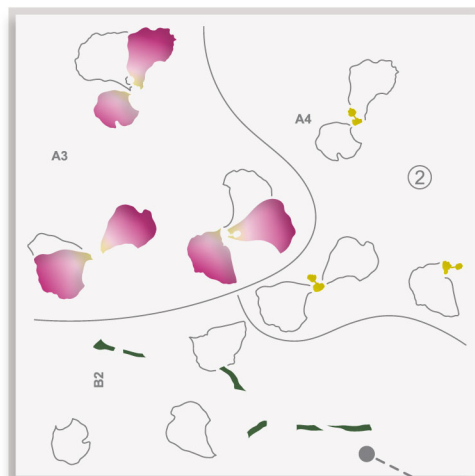

**Build-A-Garden: Morning Glory**  
Stamp & Stencil Set

**LAYERING GUIDE**

**Inks:**

- Obsidian
- Citrus Burst
- Fresh Lemon
- Pink Diamond
- Razzleberry
- Grass Field
- Mountain Pine
- Rocky Shore
- Mocha
- Espresso

Stamp Set

+

Rotate stencil  
180° clockwise  
for this layer

=

Rotate stencil  
90° clockwise  
for this layer

+

Rotate stencil  
90° clockwise  
for this layer

=

# Build-A-Garden: Morning Glory

Stamp & Stencil Set

## LAYERING GUIDE