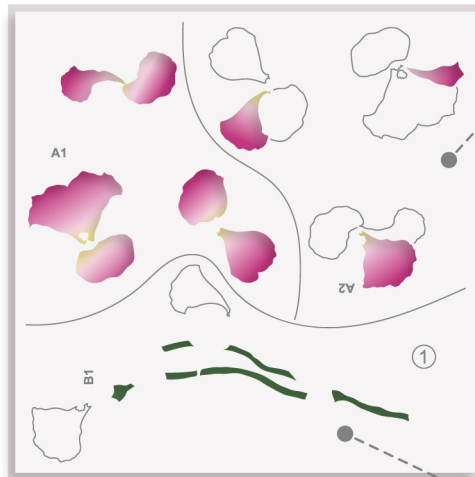

**Build-A-Garden: Morning Glory**  
Stamp & Stencil Set

**LAYERING GUIDE**

**Inks:**

- Obsidian
- Citrus Burst
- Fresh Lemon
- Pink Diamond
- Razzleberry
- Grass Field
- Mountain Pine
- Rocky Shore
- Mocha
- Espresso

Stamp Set

+

Rotate stencil  
180° clockwise  
for this layer

=

Rotate stencil  
90° clockwise  
for this layer

+

Rotate stencil  
90° clockwise  
for this layer

=

# Build-A-Garden: Morning Glory

Stamp & Stencil Set

## LAYERING GUIDE