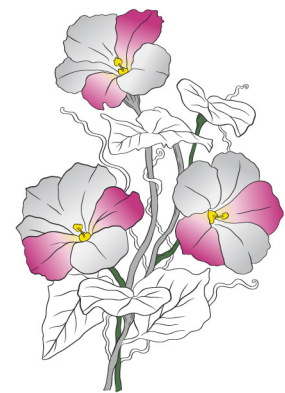

**Build-A-Garden: Morning Glory**  
Stamp & Stencil Set

**LAYERING GUIDE**

**Inks:**

- Obsidian
- Citrus Burst
- Fresh Lemon
- Pink Diamond
- Razzleberry
- Grass Field
- Mountain Pine
- Rocky Shore
- Mocha
- Espresso

Stamp Set

+

Rotate stencil  
180° clockwise  
for this layer

=

Rotate stencil  
90° clockwise  
for this layer

+

Rotate stencil  
90° clockwise  
for this layer

=

# Build-A-Garden: Morning Glory

Stamp & Stencil Set