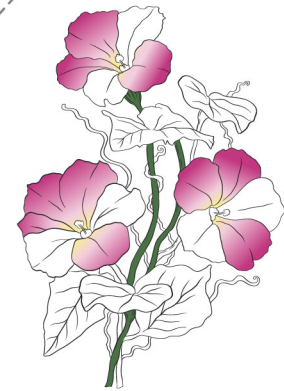

**Build-A-Garden: Morning Glory**  
Stamp & Stencil Set

**LAYERING GUIDE**

**Inks:**

- Obsidian
- Citrus Burst
- Fresh Lemon
- Pink Diamond
- Razzleberry
- Grass Field
- Mountain Pine
- Rocky Shore
- Mocha
- Espresso

Stamp Set

+

Rotate stencil  
180° clockwise  
for this layer

=

Rotate stencil  
90° clockwise  
for this layer

+

Rotate stencil  
90° clockwise  
for this layer

=